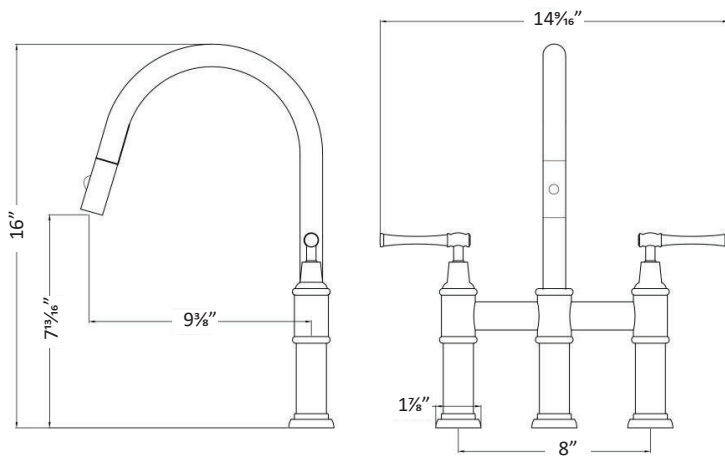

**BRIDGE SERIES**

**FEATURES**

- Dual function pull down sprayer
- 59" Nylon braided hose
- Low-Lead brass body
- Zinc alloy handle
- 360° rotation angle
- Brass Quick-turn Cartridge
- Flow rate: 2.2 gpm @ 60psi
- Flexible supply lines with 3/8 compression fittings