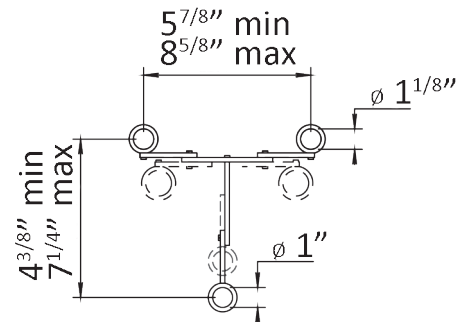

HORUS

COMPLIMENTARY PRODUCT T-CONNECTOR FOR FLOOR RISERS

100.00.499

STANDARD FINISHES

SPECIALTY FINISHES

GLOSSY FINISHES

MATTE FINISHES