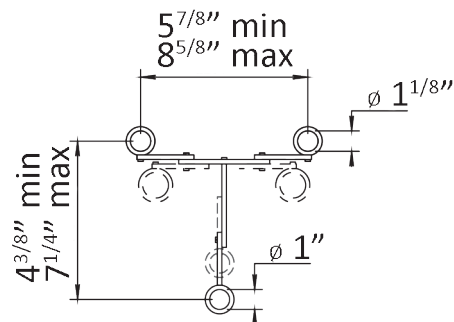

HORUS

COMPLIMENTARY PRODUCT T-CONNECTOR FOR FLOOR RISERS

100.00.499

STANDARD FINISHES

SPECIALTY FINISHES

GLOSSY FINISHES

MATTE FINISHES