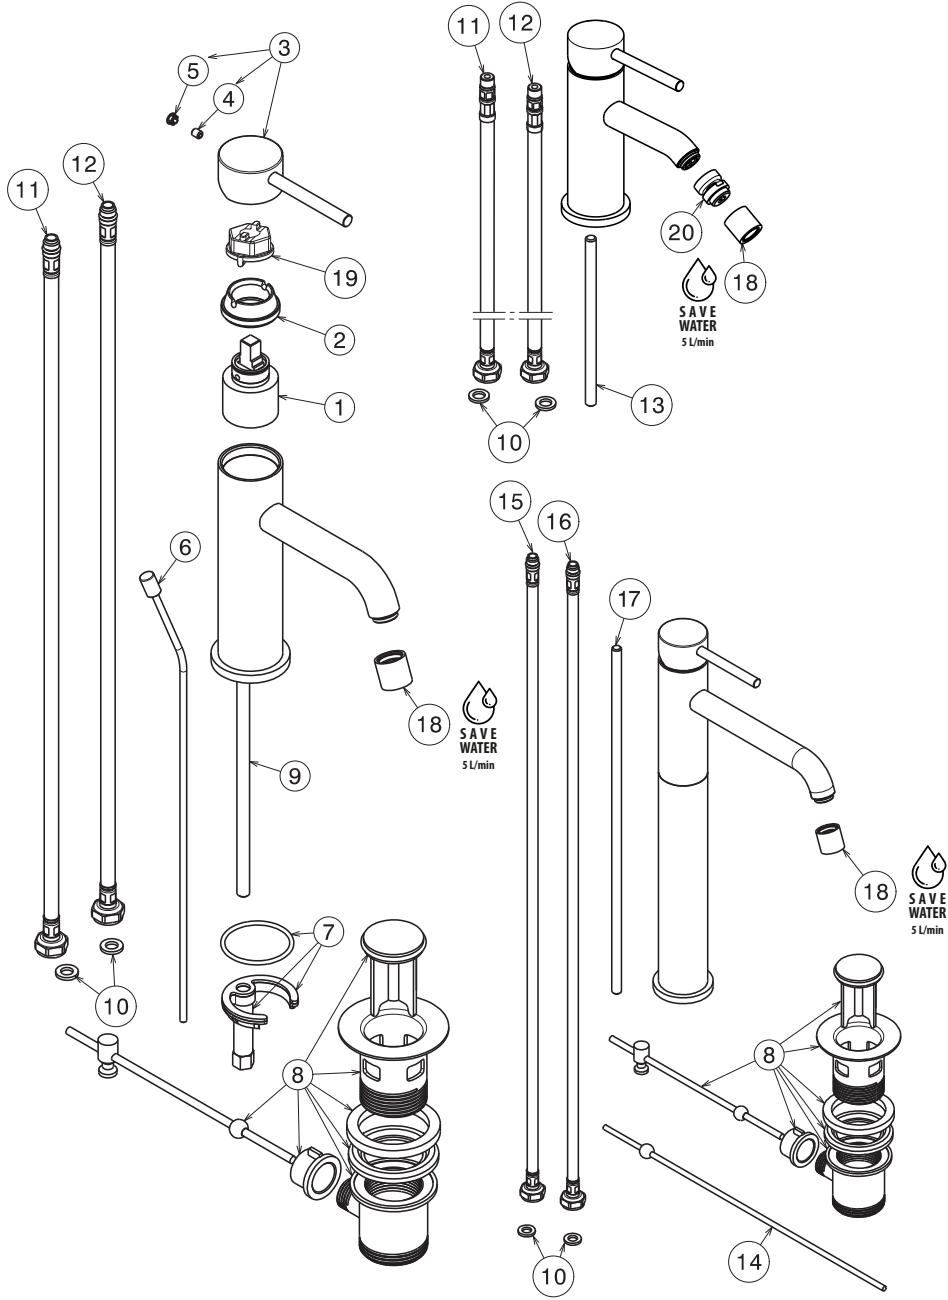

- Cartridge: 14720.00.000

AVAILABLE FINISHES

- ▶ **21.018**
CHROME
- ▶ **01.014**
MATT WHITE
- ▶ **01.093**
MATT BLACK
- ▶ **31.028**
BRUSHED NICKEL

- ▶ **58.061**
COPPER BRONZE PVD
- ▶ **58.063**
GUN METAL PVD
- ▶ **59.064**
BRUSHED GUN METAL PVD
- ▶ **61.020**
GLOSSY GOLD

1	14720
2	16951
3	17360
4	10698
5	15652
6	16151
7	12160
8	220
9	16025
10	13367
11	15092
12	15091
13	16992
14	10627
15	15082
16	15081
17	13503
18	24
19	CH042
20	16731