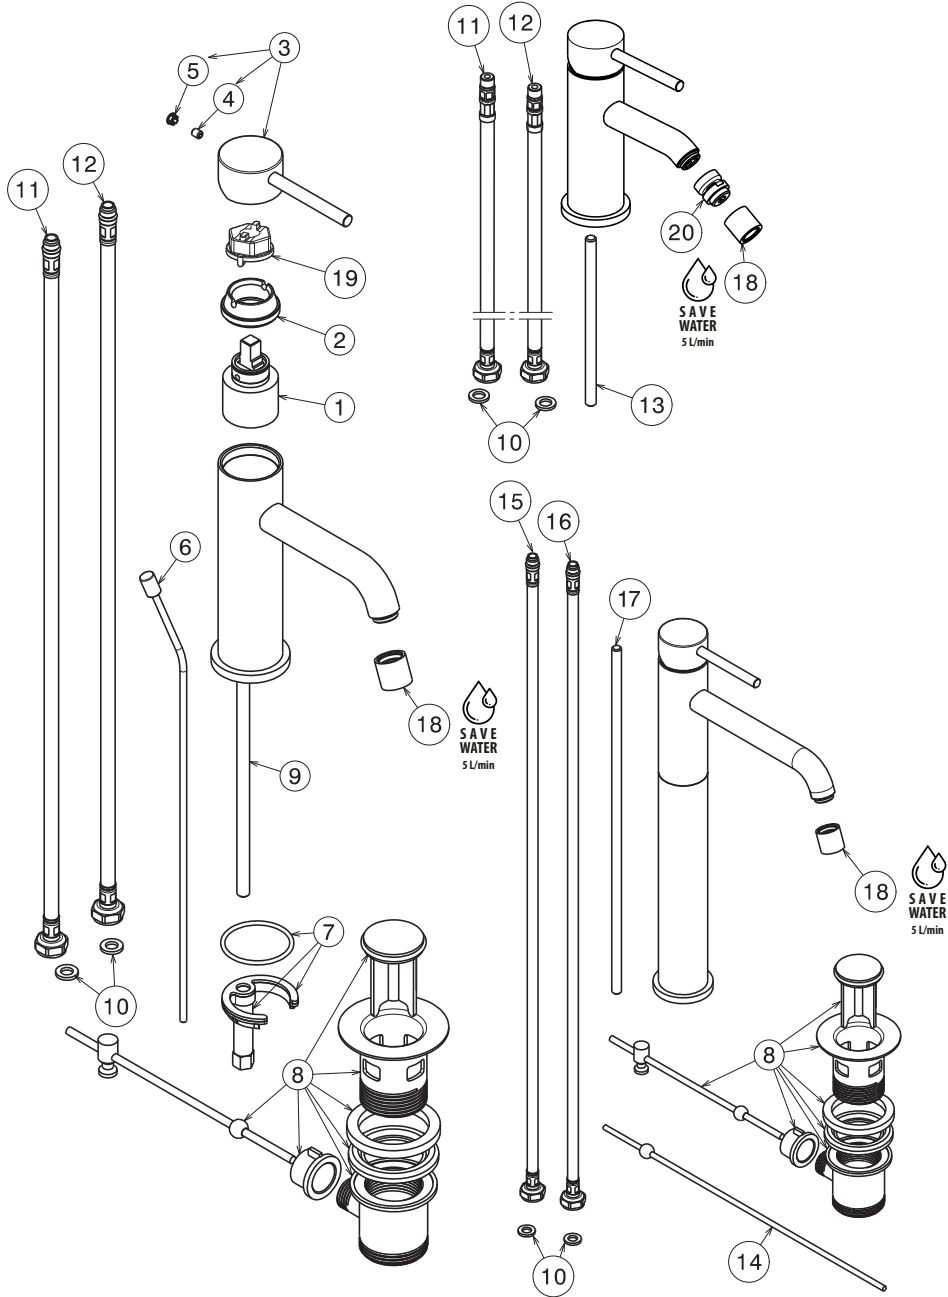

- Cartridge: 14720.00.000

AVAILABLE FINISHES

- ▶ **21.018**
CHROME
- ▶ **01.014**
MATT WHITE
- ▶ **01.093**
MATT BLACK
- ▶ **31.028**
BRUSHED NICKEL

- ▶ **58.061**
COPPER BRONZE PVD
- ▶ **58.063**
GUN METAL PVD
- ▶ **59.064**
BRUSHED GUN METAL PVD
- ▶ **61.020**
GLOSSY GOLD

1	14720
2	16951
3	17360
4	10698
5	15652
6	16151
7	12160
8	220
9	16025
10	13367
11	15092
12	15091
13	16992
14	10627
15	15082
16	15081
17	13503
18	24
19	CH042
20	16731