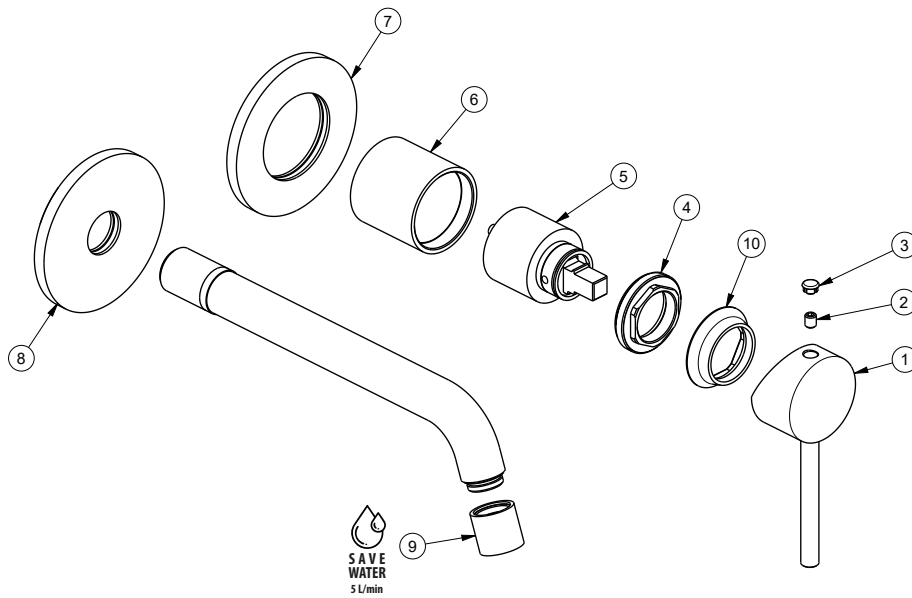

TRIM ONLY

- Rough in Required: 27852.00.000
- Cartridge: 14720.00.000

AVAILABLE FINISHES

- ▶ **21.018**
CHROME
- ▶ **01.014**
MATT WHITE
- ▶ **01.093**
MATT BLACK
- ▶ **31.028**
BRUSHED NICKEL

- ▶ **58.061**
COPPER BRONZE PVD
- ▶ **58.063**
GUN METAL PVD
- ▶ **59.064**
BRUSHED GUN METAL PVD
- ▶ **61.020**
GLOSSY GOLD

1	17360
2	10698
3	15652
4	25227
5	14720
6	17322
7	30410
8	11164
9	24
10	25228