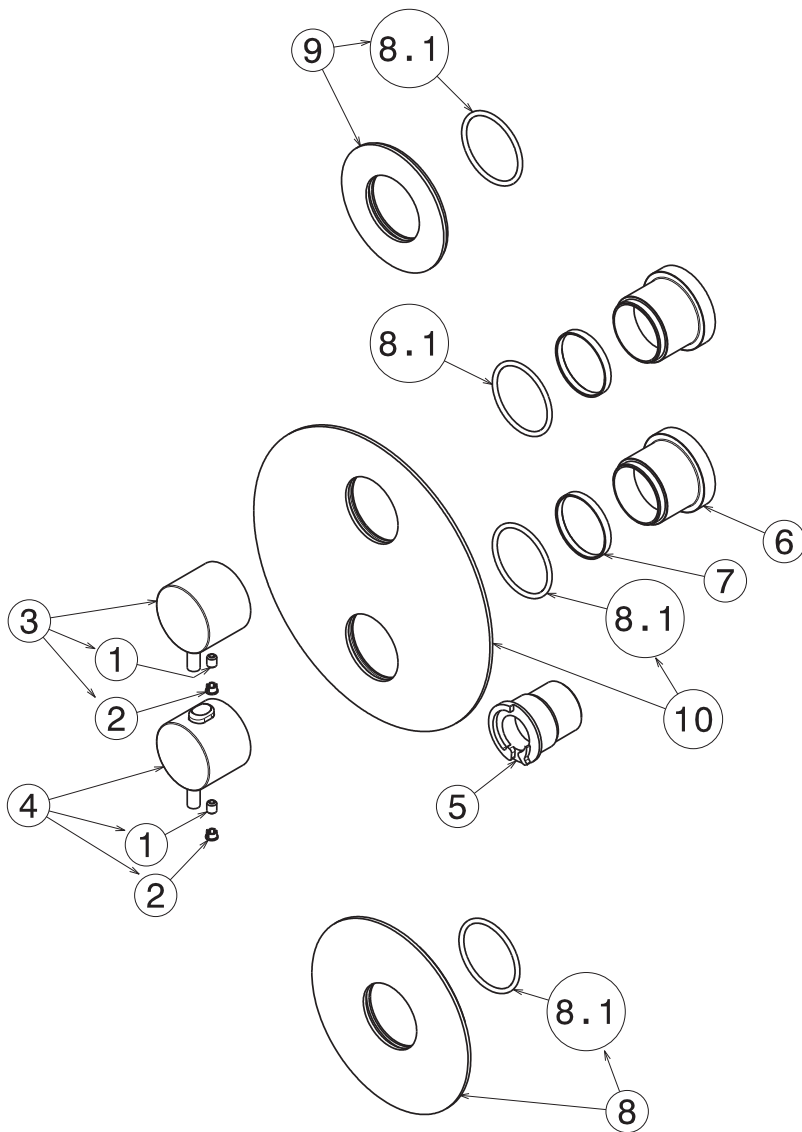

TRIM ONLY

- Rough-In Required: 27890.00.000

AVAILABLE FINISHES

-  ▶ **21.018**
CHROME
-  ▶ **01.014**
MATT WHITE
-  ▶ **01.093**
MATT BLACK
-  ▶ **31.028**
BRUSHED NICKEL

-  ▶ **58.061**
COPPER BRONZE PVD
-  ▶ **58.063**
GUN METAL PVD
-  ▶ **59.064**
BRUSHED GUN METAL PVD
-  ▶ **61.020**
GLOSSY GOLD

1	13406
2	11902
3	28271
4	28270
5	28234
6	28204
7	28232
8	28272
8.1	10955
9	28273
10	28265