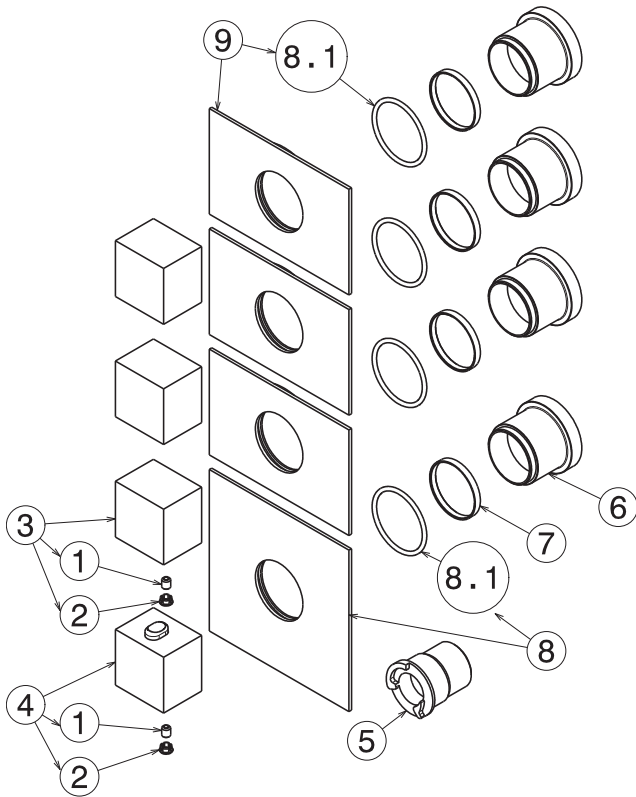

TRIM ONLY

- Rough-In Required: 27879.00.000

AVAILABLE FINISHES

1	13406
2	11902
3	28287
4	28286
5	28234
6	28204
7	28232
8	28288
8.1	10955
9	28289

AVAILABLE FINISHES