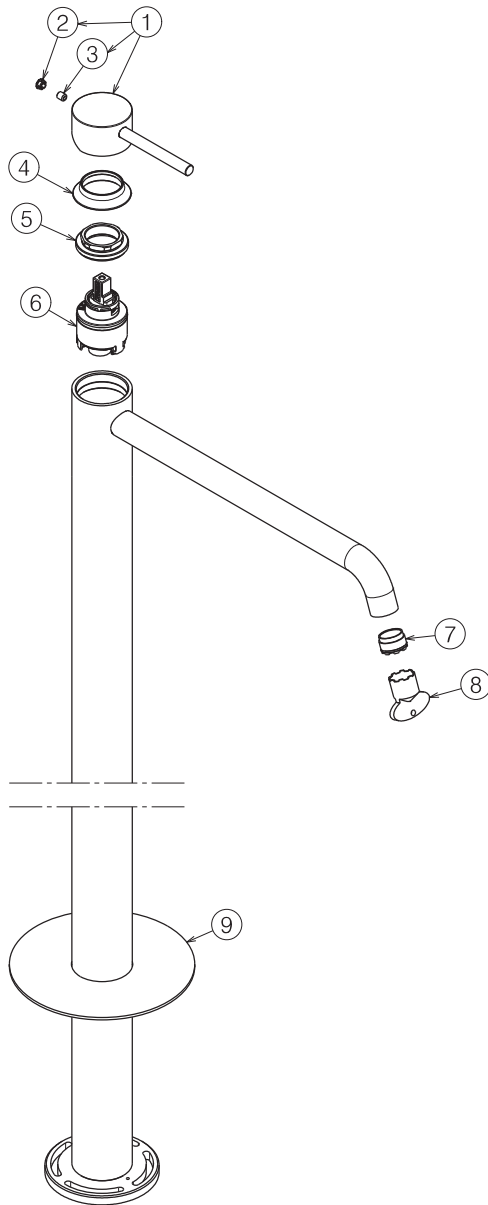

TRIM ONLY

- Rough in Required: 27819.00.000
- Cartridge: 25946.00.000

AVAILABLE FINISHES

– newform

X-STEEL
SINGLE LEVER FLOOR MOUNTED BASIN MIXER
69618EX

1	29478X
2	15652
3	10698
4	29431X
5	29432
6	25946
7	26825
8	13327
9	29498X