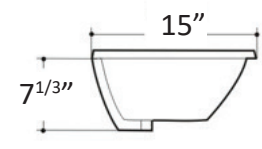

RECTANGULAR UNDERMOUNT

FEATURES

VITREOUS CHINA
WITH OVERFLOW
UNDER COUNTER MOUNTING INCLUDED
CUPC APPROVED

DIMENSIONS

OUTSIDE DIMENSIONS:
20-1/3" x 15" x 7-1/3"

INSIDE DIMENSIONS:
18-1/8" x 12-3/4" x 7-1/3"