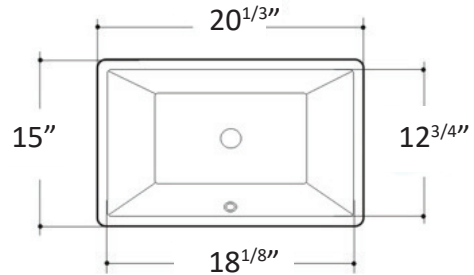

RECTANGULAR UNDERMOUNT

FEATURES

VITREOUS CHINA
WITH OVERFLOW
UNDER COUNTER MOUNTING INCLUDED
CUPC APPROVED

DIMENSIONS

OUTSIDE DIMENSIONS:
20-1/3" x 15" x 7-1/3"

INSIDE DIMENSIONS:
18-1/8" x 12-3/4" x 7-1/3"