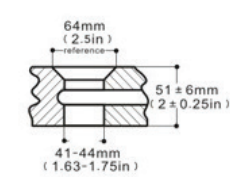

RECTANGULAR UNDERMOUNT

FEATURES

VITREOUS CHINA
WITH OVERFLOW
UNDER COUNTER MOUNTING INCLUDED
CUPC APPROVED

DIMENSIONS

OUTSIDE DIMENSIONS:
20-1/3" x 15" x 7-1/3"

INSIDE DIMENSIONS:
18-1/8" x 12-3/4" x 7-1/3"