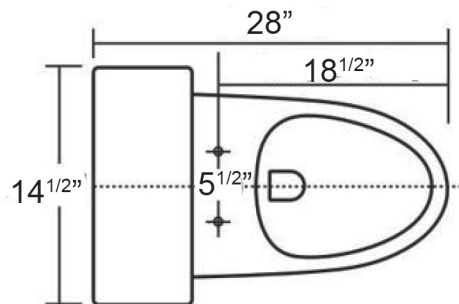

FEATURES

- Vitreous China
- One piece modern design
- Fully glazed trapway
- Siphonic single flushing system (side flush)
- Water sense low consumption (1.28 GPF)
- Soft close seat cover
- Easy installation with side holes
- Elongated design
- ADA Height (16½")
- MAP: 800G

CERTIFICATIONS

- In compliance with ASME A112.19.2-2013
- CSA B45.1-13
- IAPMO (cUPC), Water Sense, ADA

SPECIFICATIONS

- Water Use: 1.28 GPF/4.8 LPF
- Flush System: HTD Flush
- Trap Diameter: 2-1/8"
- Rough in: 12"
- Warranty: 2 year Limited Warranty
- Shipping Weight: 105 lbs