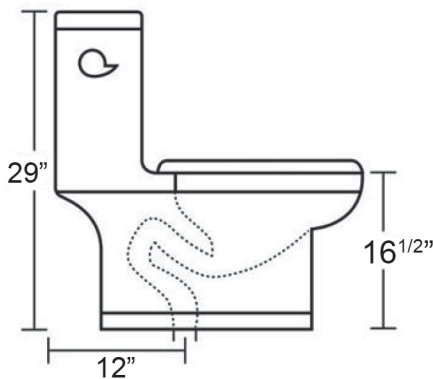

FEATURES

- Vitreous China
- One piece modern design
- Fully glazed trapway
- Siphonic single flushing system (side flush)
- Water sense low consumption (1.28 GPF)
- Soft close seat cover
- Easy installation with side holes
- Elongated design
- ADA Height (16½")
- MAP: 800G

CERTIFICATIONS

- In compliance with ASME A112.19.2-2013
- CSA B45.1-13
- IAPMO (cUPC), Water Sense, ADA

SPECIFICATIONS

- Water Use: 1.28 GPF/4.8 LPF
- Flush System: HTD Flush
- Trap Diameter: 2-1/8"
- Rough in: 12"
- Warranty: 2 year Limited Warranty
- Shipping Weight: 105 lbs