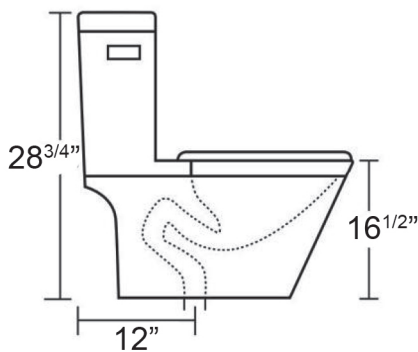

FEATURES

- Vitreous China
- One piece modern design
- Fully glazed trapway
- Siphonic single flushing system (side flush)
- Water sense low consumption (1.28 GPF)
- Soft close seat cover
- Easy installation with side holes
- Elongated design
- ADA Height (16½")
- MAP: 800G

CERTIFICATIONS

- In compliance with ASME A112.19.2-2013
- CSA B45.1-13
- IAPMO (cUPC), Water Sense, ADA

SPECIFICATIONS

- Water Use: 1.28 GPF/4.8 LPF
- Flush System: R&T Flush
- Trap Diameter: 2-1/8"
- Rough in: 12"
- Warranty: 2 year Limited Warranty
- Shipping Weight: 113 lbs