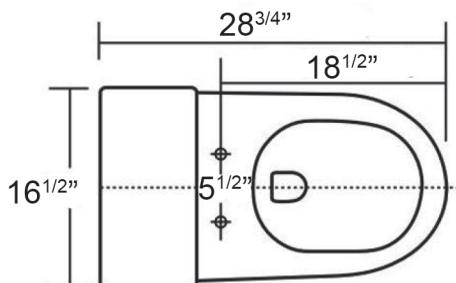

FEATURES

- Vitreous China
- One piece modern design
- Fully glazed trapway
- Siphonic single flushing system (side flush)
- Water sense low consumption (1.28 GPF)
- Soft close seat cover
- Easy installation with side holes
- Elongated design
- ADA Height (16½")
- MAP: 800G

CERTIFICATIONS

- In compliance with ASME A112.19.2-2013
- CSA B45.1-13
- IAPMO (cUPC), Water Sense, ADA

SPECIFICATIONS

- Water Use: 1.28 GPF/4.8 LPF
- Flush System: R&T Flush
- Trap Diameter: 2-1/8"
- Rough in: 12"
- Warranty: 2 year Limited Warranty
- Shipping Weight: 113 lbs