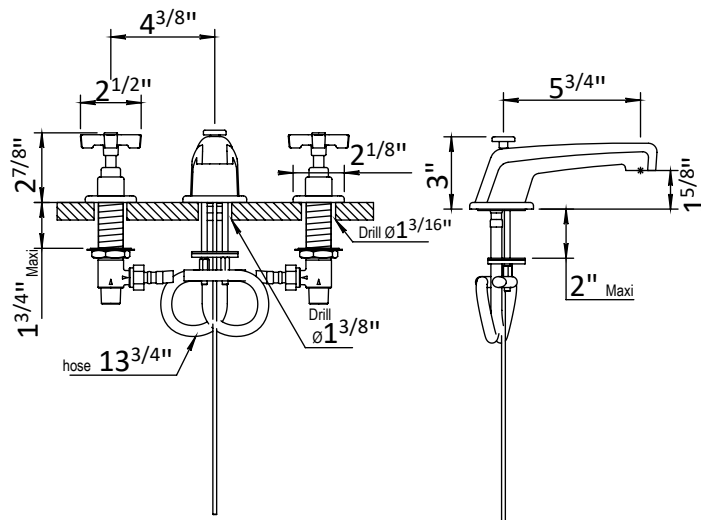

HORUS

ZEPHYR SINGLE LEVER BASIN MIXER

100.16.260

100.17.260

- Cross Cartridge: 92.010BT X 2
- Lever Cartridge: HOP92.118BT.R (right) & HOP92.118BT.L (left)

STANDARD FINISHES

PC Chrome

PN Polished Nickel