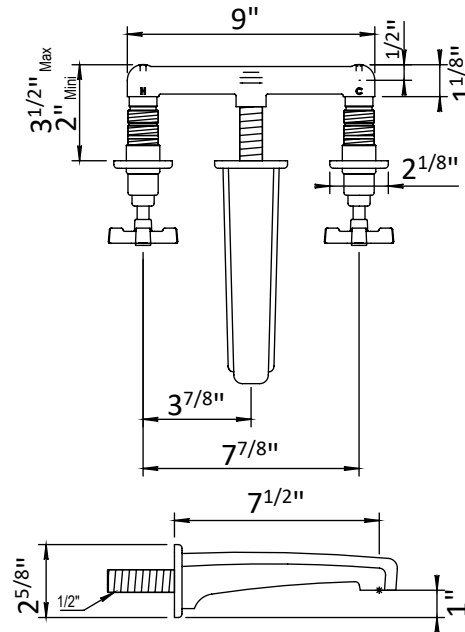

HORUS

ZEPHYR

WALL MOUNT 3 HOLE MIXER

100.16.263

100.17.263

- Cross Cartridge: 2x HOP92.026BT
- Lever Cartridge: HOP92.126BT (left) & HOP92.026BT (right)

STANDARD FINISHES

PC Chrome