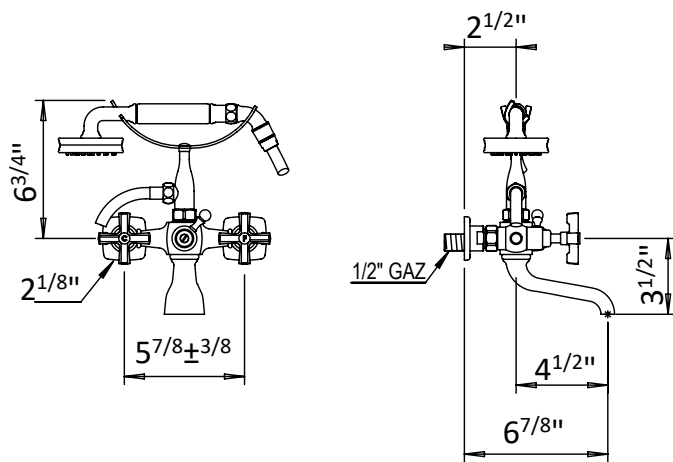

## ZEPHYR COMPLETE WALL BATH/SHOWER MIXER

- Cross Cartridge: 92.010BT x 2
- Lever Cartridge: HOP92.118BT.L (left) & HOP92.118BT.R (right)