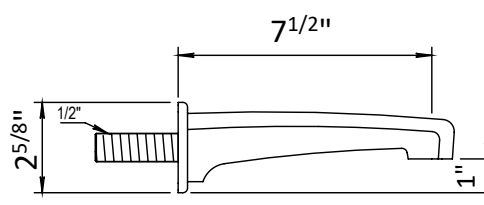

HORUS

ZEPHYR WALL BATH SPOUT

100.16.471

STANDARD FINISHES

SPECIALTY FINISHES