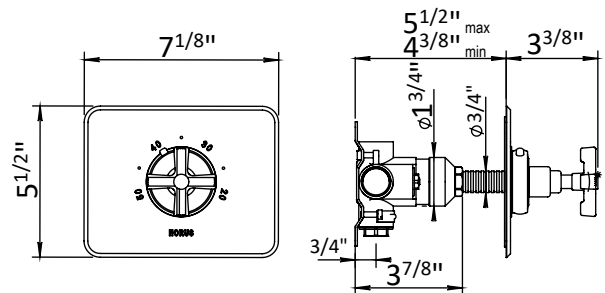

HORUS

ZEPHYR THERMOSTATIC TRIM

100.16.507

100.17.507

- Rough-in Required: 100.93.591BT

STANDARD FINISHES

PC Chrome

PN Polished Nickel