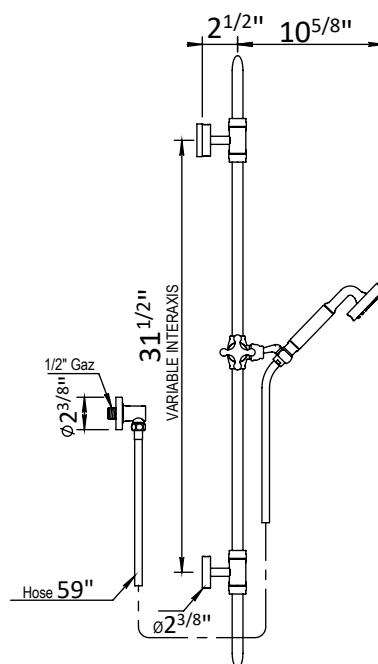

HORUS

ZEPHYR WALL SHOWER SET

100.16.532

STANDARD FINISHES

PC Chrome

PN Polished Nickel

BN Brushed Nickel

SPECIALTY FINISHES