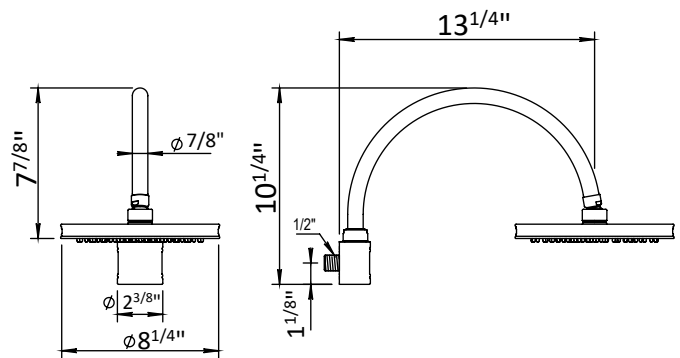

HORUS

ZEPHYR SHOWERHEAD AND WALL ARM

100.16.535

STANDARD FINISHES

SPECIALTY FINISHES