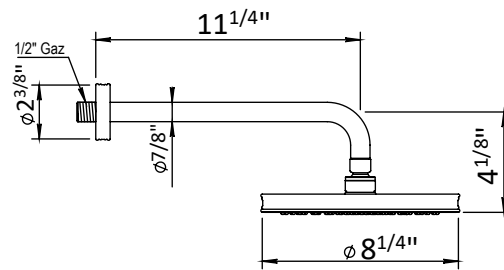

## ZEPHYR SHOWERHEAD AND WALL ARM

100.16.537