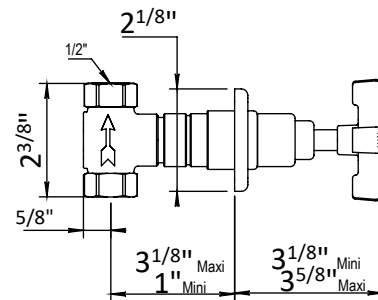

HORUS

ZEPHYR

TRIM FOR WALL VALVE

100.16.578

100.17.578

- 1/2" or 3/4" Thermostatic Trim
- Fits the following Rough ins:
100.92.046BT
100.92.048BT
100.92.047BT
100.92.049BT

STANDARD FINISHES

PC Chrome