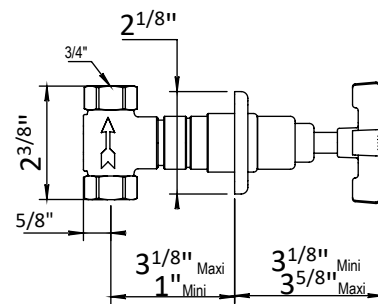

HORUS

ZEPHYR

TRIM FOR WALL VALVE

100.16.578

100.17.578

- 1/2" or 3/4" Thermostatic Trim
- Fits the following Rough ins:
100.92.046BT
100.92.048BT
100.92.047BT
100.92.049BT

STANDARD FINISHES

PC Chrome