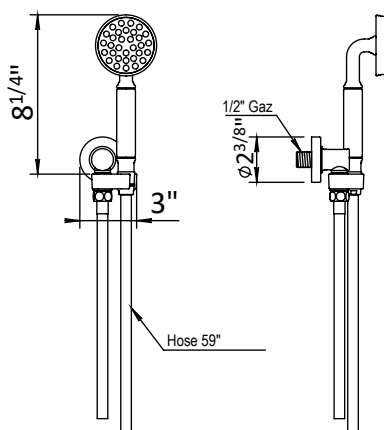

HORUS

ZEPHYR WALL SHOWER SET

100.16.589

STANDARD FINISHES

SPECIALTY FINISHES