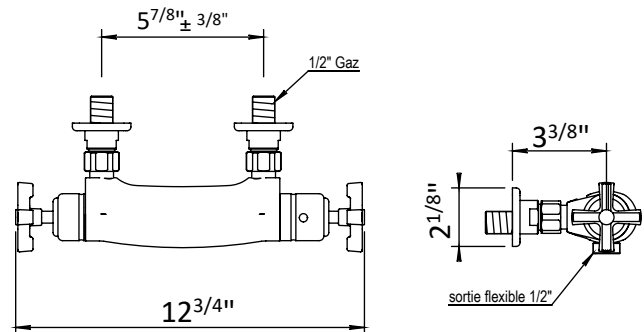

HORUS

ZEPHYR EXPOSED THERMOSTATIC SHOWER MIXER

100.16.596

- Cartridge: HOP92.934BT

STANDARD FINISHES

SPECIALTY FINISHES