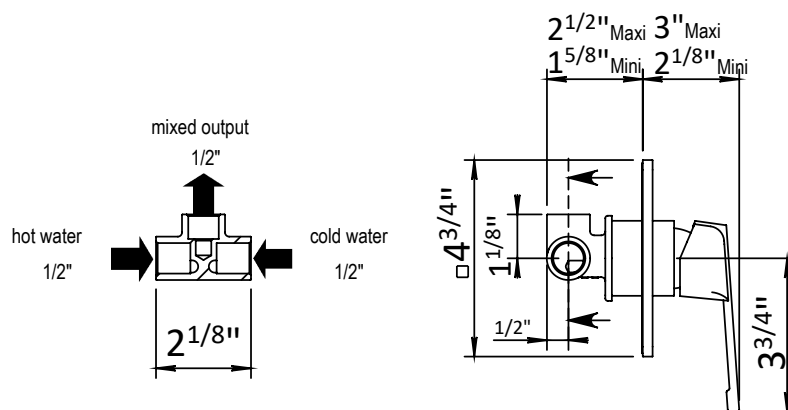

HORUS

ZEPHYR SHOWER MIXER

100.16.700

- Cartridge: HOP7346BT

STANDARD FINISHES

SPECIALTY FINISHES