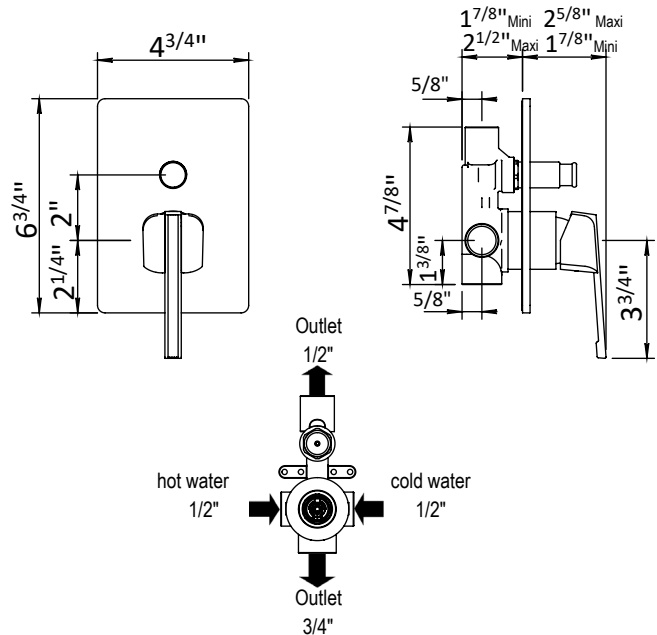

## ZEPHYR SHOWER MIXER WITH 2 OUTLETS

100.16.701

- Cartridge: HOP7346BT