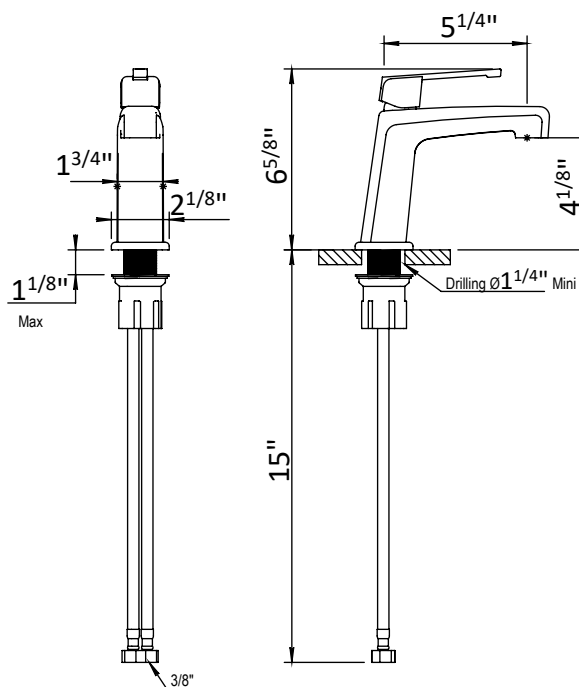

HORUS

ZEPHYR SINGLE LEVER BASIN MIXER

100.16.709

- Cartridge: HOP7237BT

STANDARD FINISHES

PC Chrome

PN Polished Nickel

BN Brushed Nickel