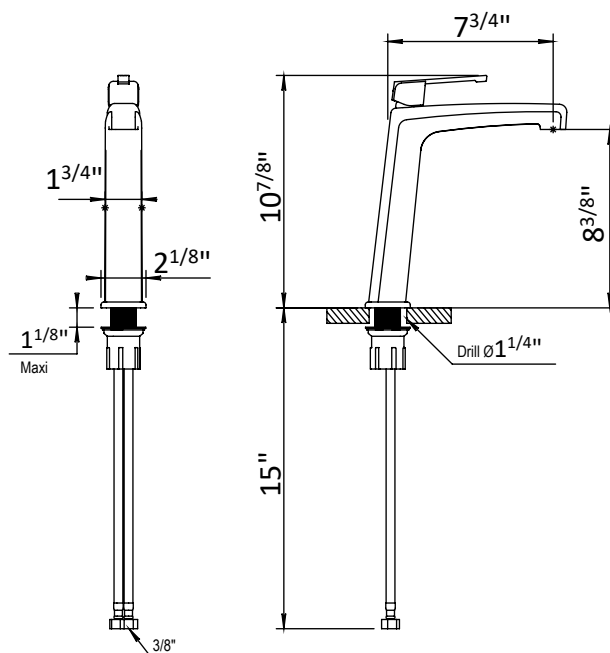

HORUS

ZEPHYR SINGLE LEVER VESSEL MIXER

100.16.719

- Cartridge: HOP7237BT

STANDARD FINISHES

PC Chrome

PN Polished Nickel

BN Brushed Nickel