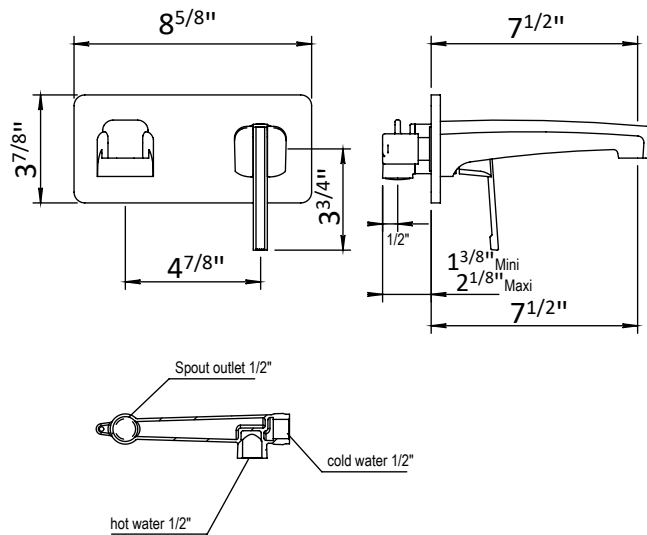

HORUS

ZEPHYR WALL MOUNT BASIN MIXER

100.16.763

- Cartridge: HOP7346BT

STANDARD FINISHES

SPECIALTY FINISHES