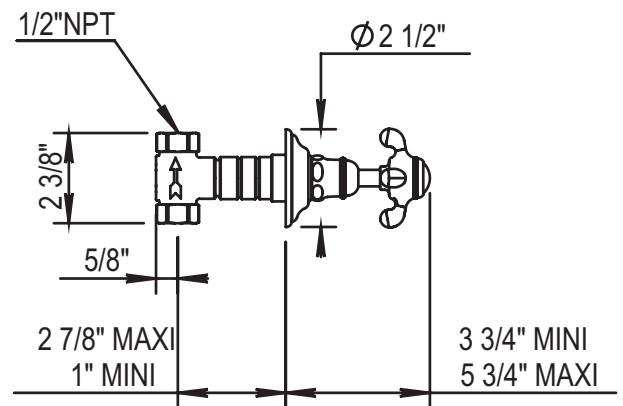

## 1/2" VOLUME CONTROL ROUGH CLOSING CLOCKWISE

100.92.046BT

- Cartridge: HOP92.026BT