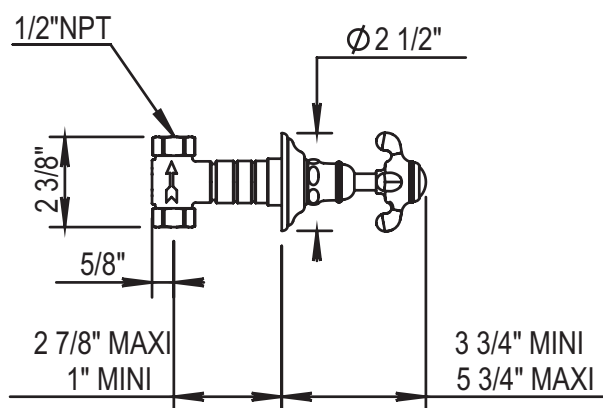

## 1/2" VOLUME CONTROL ROUGH CLOSING COUNTER-CLOCKWISE

100.92.048BT

- Cartridge: HOP92.126BT