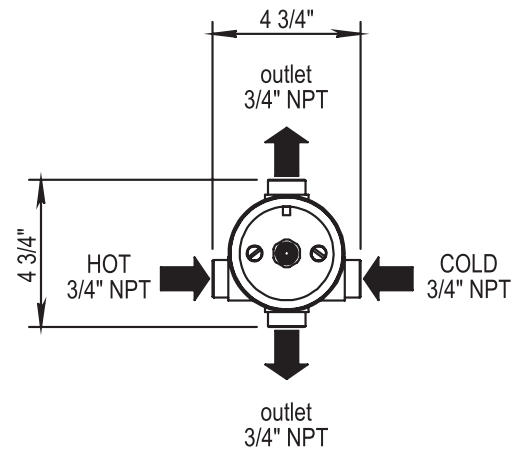

HORUS

3/4" THERMOSTATIC ROUGH 1 OUTLET PLUG SUPPLIED

100.92.524BT

- Cartridge: HOP92.999BT