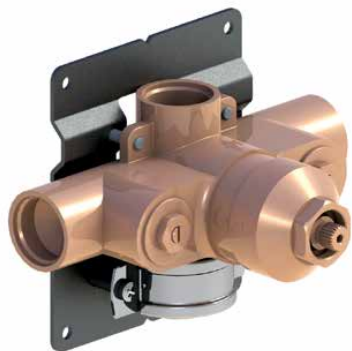

## THERM ROUGH IN 1 OUTLET

100.93.591BT

- Cartridge: HOP6312BT