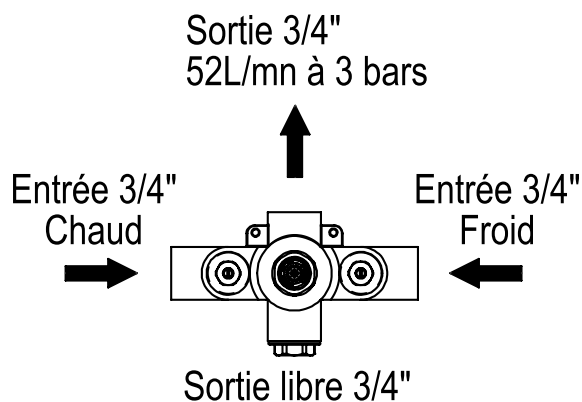

## THERM ROUGH IN 1 OUTLET

100.93.591BT

- Cartridge: HOP6312BT