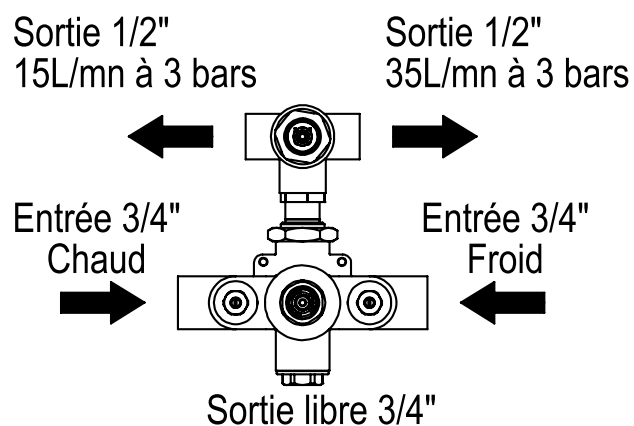

HORUS

THERM ROUGH IN 2 OUTLETS

100.93.593BT

- Cartridge: HOP6312BT

STANDARD FINISHES

SPECIALTY FINISHES