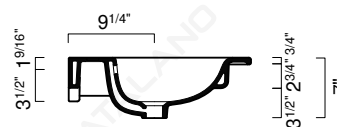

CE EN 14688 - CL20