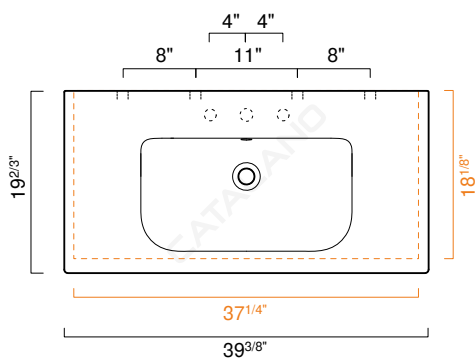

CE EN 14688 - CL20