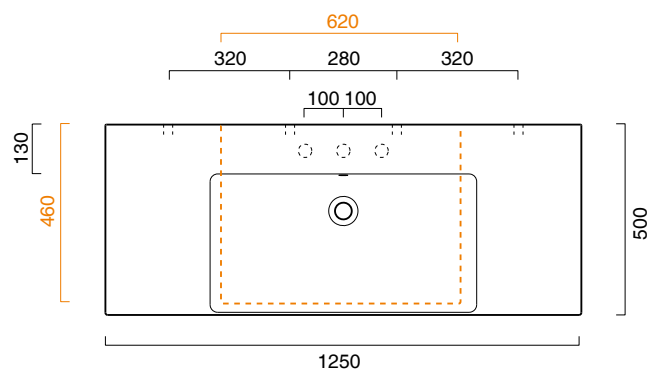

CE EN 14688 - CL20