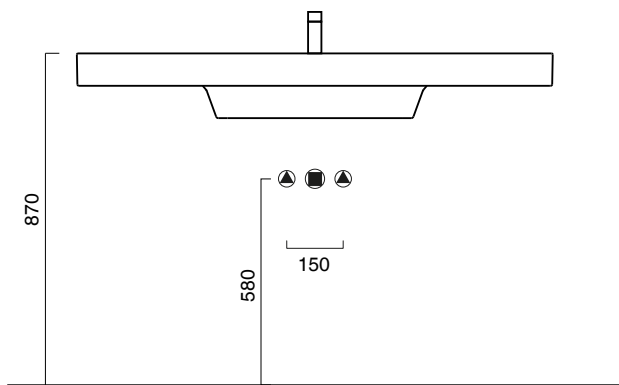

CE EN 14688 - CL20