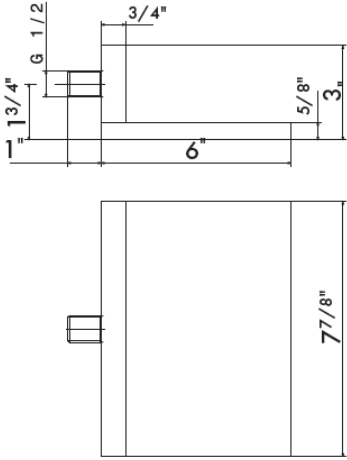

## BRASS WATERFALL SHOWERHEAD

206

▶ 35.099  
SOFT GOLD