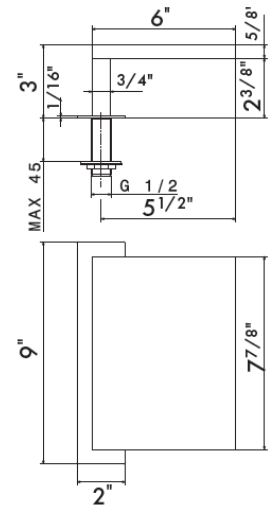

WELLNESS

BRASS DECKMOUNTED WATERFALL SPOUT

208

▶ 35.099
SOFT GOLD