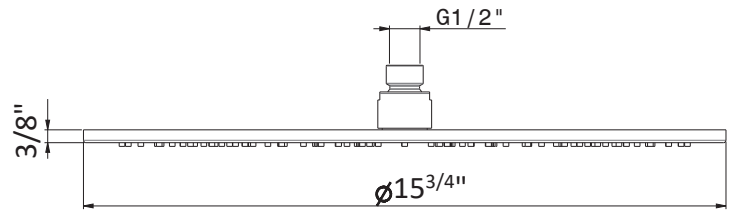

WELLNESS

BRASS 16" ROUND SHOWER HEAD

26535

▶ 35.099
SOFT GOLD