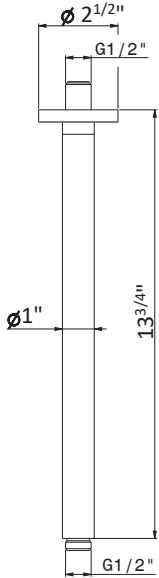

**WELLNESS**  
**BRASS 14" CEILING ARM**  
**27680**  
**28151 TEXTURED**

▶ 35.099  
SOFT GOLD