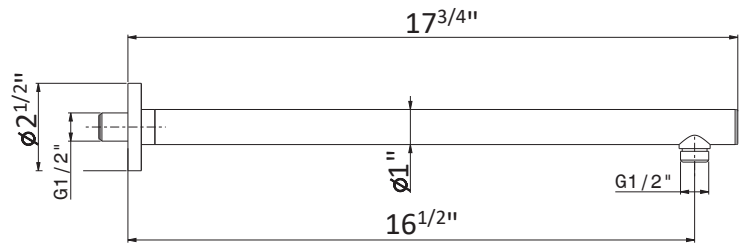

WELLNESS

BRASS 16.5" WALL ARM

27692

► 35.099
SOFT GOLD