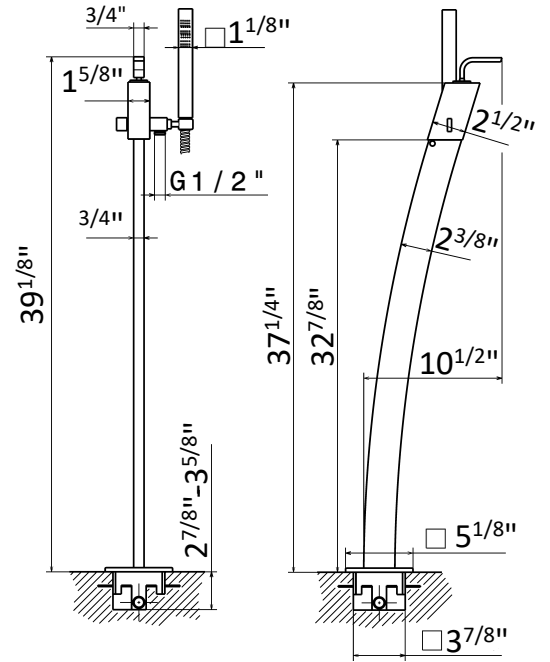

WELLNESS
FLOOR MOUNTED OUTDOOR SHOWER SET IN
STAINLESS STEEL
62289

AVAILABLE FINISHES