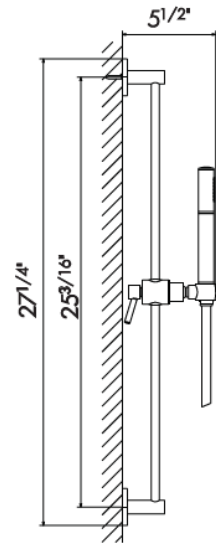

WELLNESS

COMPLETE BRASS SHOWER SET WITHOUT WALL UNION

67556

▶ 35.099
SOFT GOLD