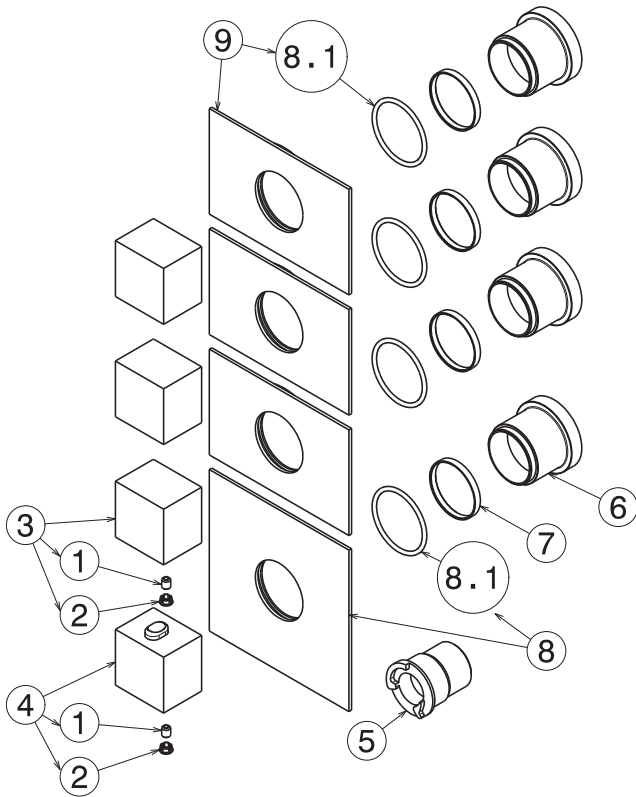

TRIM ONLY

- Rough-In Required: 27879.00.000

AVAILABLE FINISHES

21.018
CHROME

01.014
MATT WHITE

01.093
MATT BLACK

61.020
GLOSSY GOLD

1	13406
2	11902
3	28287
4	28286
5	28234
6	28204
7	28232
8	28288
8.1	10955
9	28289