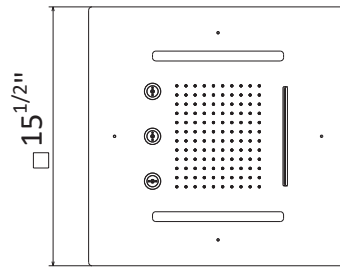

**STEEL CONCEALED SQUARE 16" SHOWERHEAD
WITH RAINING JET, WATERFALL, ATOMIZER,
AND MULICOLOUR AUTOMATIC LIGHTING**

687

AVAILABLE FINISHES

-  **21.018**
CHROME
-  **01.014**
MATT WHITE

-  **01.093**
MATT BLACK
-  **31.028**
BRUSHED NICKEL