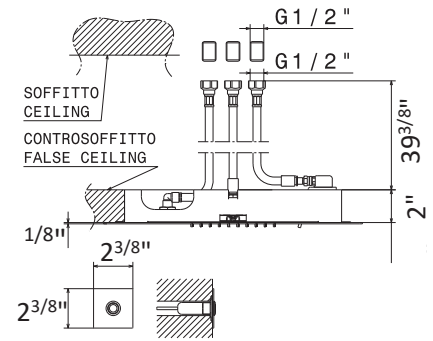

**STEEL CONCEALED SQUARE 16" SHOWERHEAD
WITH RAINING JET, WATERFALL, ATOMIZER,
AND MULICOLOUR AUTOMATIC LIGHTING**

687

AVAILABLE FINISHES

-  **21.018**
CHROME
-  **01.014**
MATT WHITE

-  **01.093**
MATT BLACK
-  **31.028**
BRUSHED NICKEL