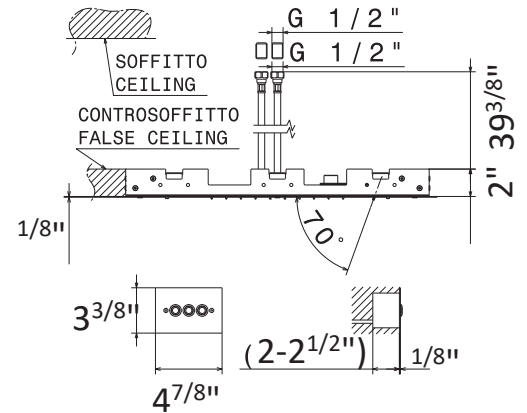

WELLNESS

STEEL RECTANGULAR 24"X16" SHOWERHEAD WITH RAINING JET, WATERFALL JET, AND MULICOLOUR AUTOMATIC LIGHTING

70024

AVAILABLE FINISHES