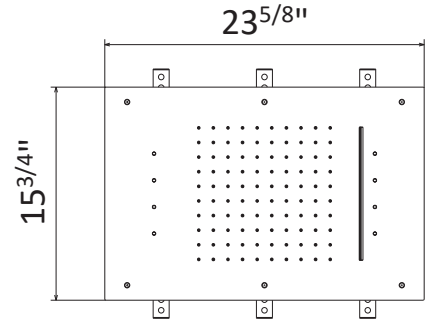

WELLNESS

STEEL RECTANGULAR 24"X16" SHOWERHEAD WITH RAINING JET, WATERFALL JET, AND MULICOLOUR AUTOMATIC LIGHTING

70024

AVAILABLE FINISHES