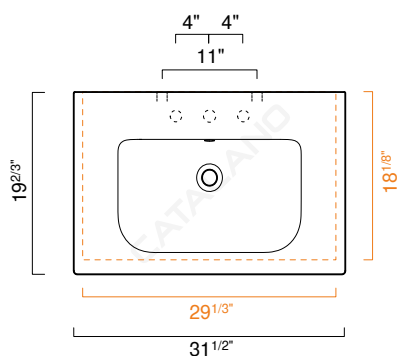

CE EN 14688 - CL20