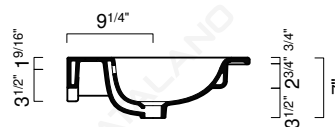

CE EN 14688 - CL20