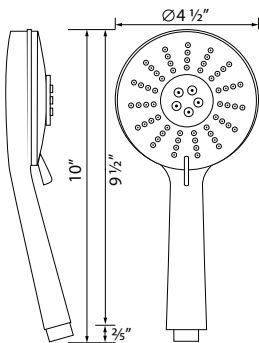

Horizontal Thermostatic Rough	CALVRH-1
Round Thermostatic trim	CALVTH-RD
Round handshower	CAHS-RD
Round Sliding bar	CABAR-RD
69" Neoprene hose	CAHOSE
Round wall outlet	CAVOUT-RD

- Handshower flow rate: 12L/min @ 60psi
- Handshower in BN & BG are single function
- Valve flow rate: 45L/min @ 60psi
- 1/2" inlet
- Individual & Dual Functions

**AVAILABLE FINISHES**

PC  CHROME

MB  MATTE BLACK

**OUTLET NOT INCLUDED**

**FEATURES**

- Round sliding bar for handshower
- Pair with wall outlet

**AVAILABLE FINISHES**

- PC  CHROME
- MB  MATTE BLACK
- BG  BRUSHED GOLD
- BN  BRUSHED NICKEL

**CAHS-RD**  
Round DUAL Function Handshower

**AVAILABLE FINISHES**

- PC  CHROME
- MB  MATTE BLACK
- BG  BRUSHED GOLD
- BN  BRUSHED NICKEL

1.5m neoprene hose

**AVAILABLE FINISHES**

- PC  CHROME
- MB  MATTE BLACK
- BG  BRUSHED GOLD
- BN  BRUSHED NICKEL

**FEATURES**

- Round wall outlet
- Material: SUS 304
- Wall adapter: 1/2 NPT, female thread
- Hose adapter: G1/2 male thread

**AVAILABLE FINISHES**

- PC  CHROME
- MB  MATTE BLACK
- BG  BRUSHED GOLD
- BN  BRUSHED NICKEL