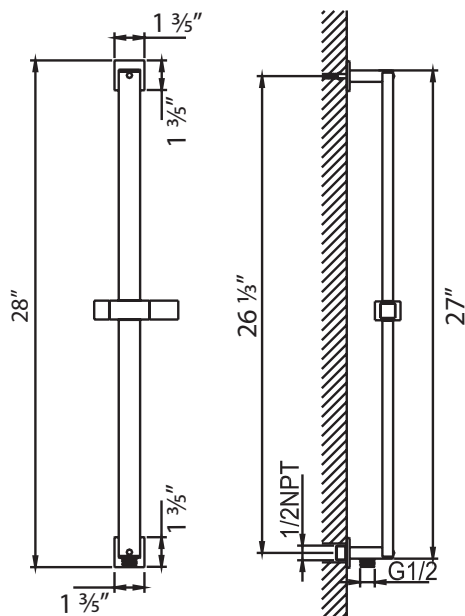

OUTLET NOT INCLUDED

FEATURES

- Round sliding bar for handshower
- Pair with wall outlet

AVAILABLE FINISHES

- PC CHROME
- MB MATTE BLACK
- BG BRUSHED GOLD
- BN BRUSHED NICKEL