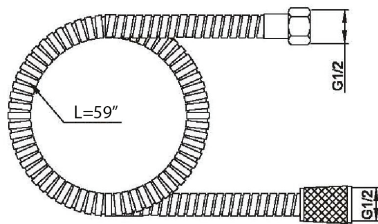

Horizontal Thermostatic Rough	CALVRH-1
Round Thermostatic trim	CALVTH-RD
Round handshower	CAHS-RD
Round Sliding bar	CABAR-RD
69" Neoprene hose	CAHOSE
Round wall outlet	CAVOUT-RD

- Handshower flow rate: 12L/min @ 60psi
- Handshower in BN & BG are single function
- Valve flow rate: 45L/min @ 60psi
- 1/2" inlet
- Individual & Dual Functions

**CAHS-RD**  
Round DUAL Function Handshower

**AVAILABLE FINISHES**

- PC  CHROME
- MB  MATTE BLACK
- BG  BRUSHED GOLD
- BN  BRUSHED NICKEL

1.5m neoprene hose

**AVAILABLE FINISHES**

- PC  CHROME
- MB  MATTE BLACK
- BG  BRUSHED GOLD
- BN  BRUSHED NICKEL

**FEATURES**

- Round wall outlet
- Material: SUS 304
- Wall adapter: 1/2 NPT, female thread
- Hose adapter: G1/2 male thread

**AVAILABLE FINISHES**

- PC  CHROME
- MB  MATTE BLACK
- BG  BRUSHED GOLD
- BN  BRUSHED NICKEL