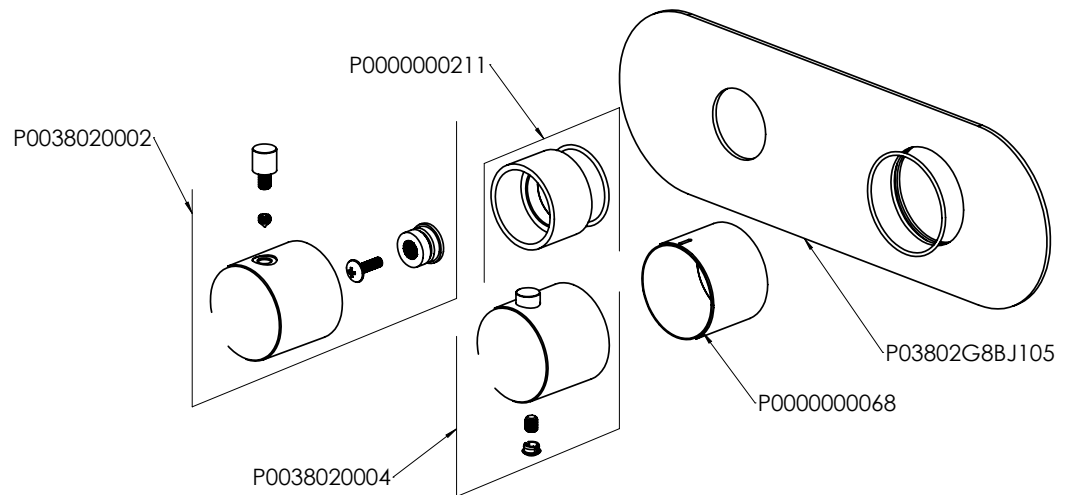

Horizontal Thermostatic Rough	CALVRH-1
Round Thermostatic trim	CALVTH-RD
Round handshower	CAHS-RD
Round Sliding bar	CABAR-RD
69" Neoprene hose	CAHOSE
Round wall outlet	CAVOUT-RD

- Handshower flow rate: 12L/min @ 60psi
- Handshower in BN & BG are single function
- Valve flow rate: 45L/min @ 60psi
- 1/2" inlet
- Individual & Dual Functions

**CAHS-RD**  
Round DUAL Function Handshower

**AVAILABLE FINISHES**

- PC  CHROME
- MB  MATTE BLACK
- BG  BRUSHED GOLD
- BN  BRUSHED NICKEL

1.5m neoprene hose

**AVAILABLE FINISHES**

- PC  CHROME
- MB  MATTE BLACK
- BG  BRUSHED GOLD
- BN  BRUSHED NICKEL

**FEATURES**

- Round wall outlet
- Material: SUS 304
- Wall adapter: 1/2 NPT, female thread
- Hose adapter: G1/2 male thread

**AVAILABLE FINISHES**

- PC  CHROME
- MB  MATTE BLACK
- BG  BRUSHED GOLD
- BN  BRUSHED NICKEL

**AVAILABLE FINISHES**

- PC  CHROME
- MB  MATTE BLACK
- BG  BRUSHED GOLD
- BN  BRUSHED NICKEL

**FEATURES**

- 1/2" Thermostatic trim
- 2 way diverter and dual function
- Requires Rough-in Valve CALVRH-1

**AVAILABLE FINISHES**