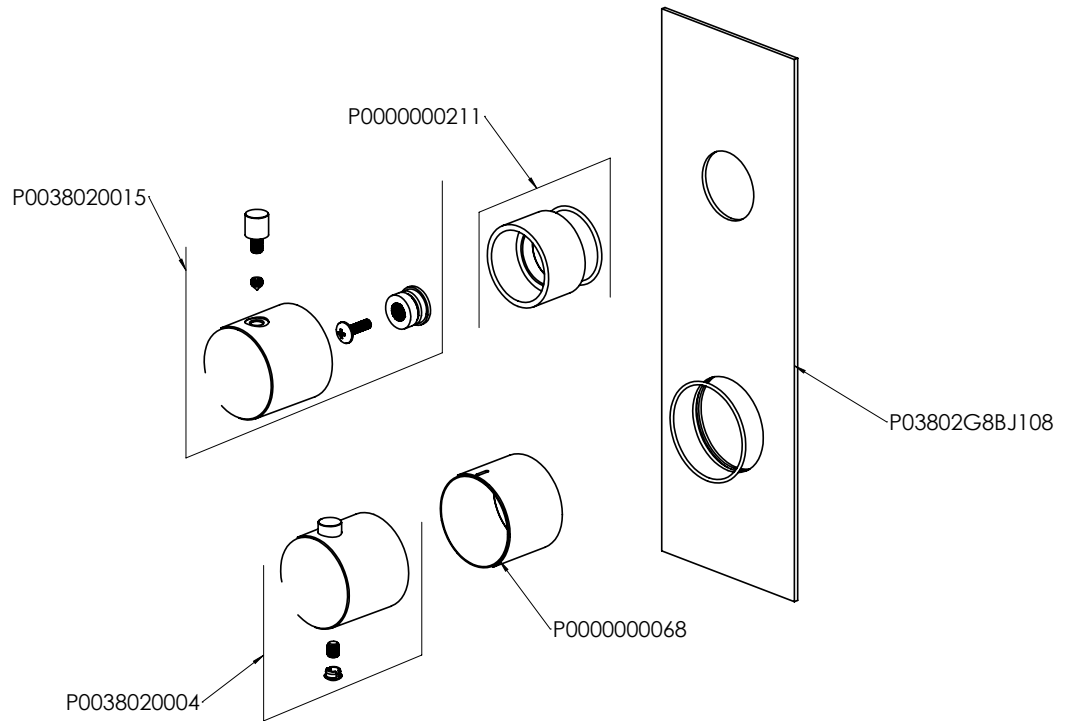

### FEATURES

- Square wall outlet
- Material: SUS 304
- Wall adapter: 1/2 NPT, female thread
- Hose adapter: G1/2 male thread

## FEATURES

- 1/2" Thermostatic trim
- 2 way diverter and dual function
- Requires Rough-in Valve CALVRV-1