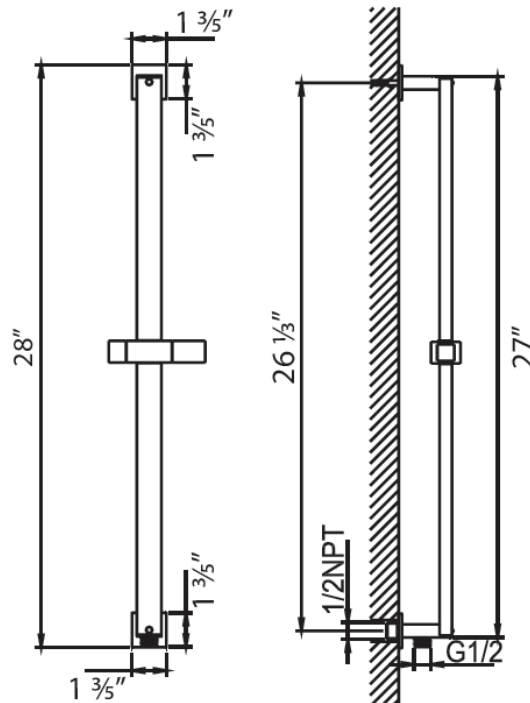

FEATURES

- Square sliding bar for handshower
- Pair with wall outlet

AVAILABLE FINISHES

- PC CHROME
- MB MATTE BLACK
- BG BRUSHED GOLD
- BN BRUSHED NICKEL