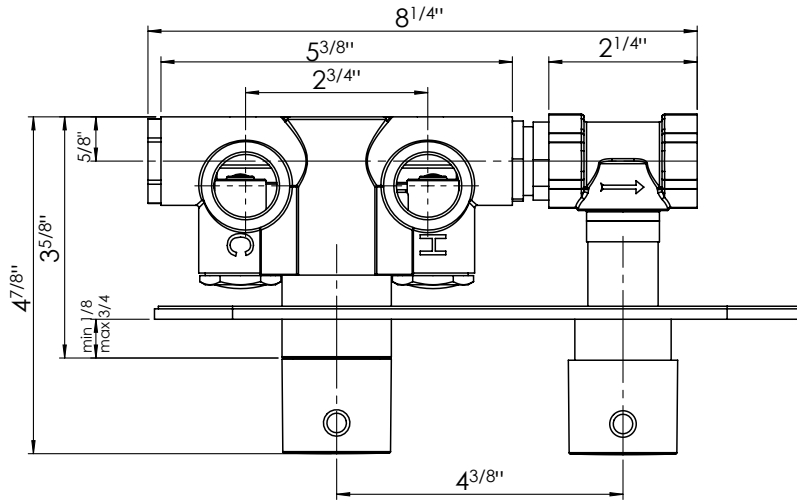

- Thermostatic Cartridge: P0000000446
- Diverter Cartridge: P0000305006