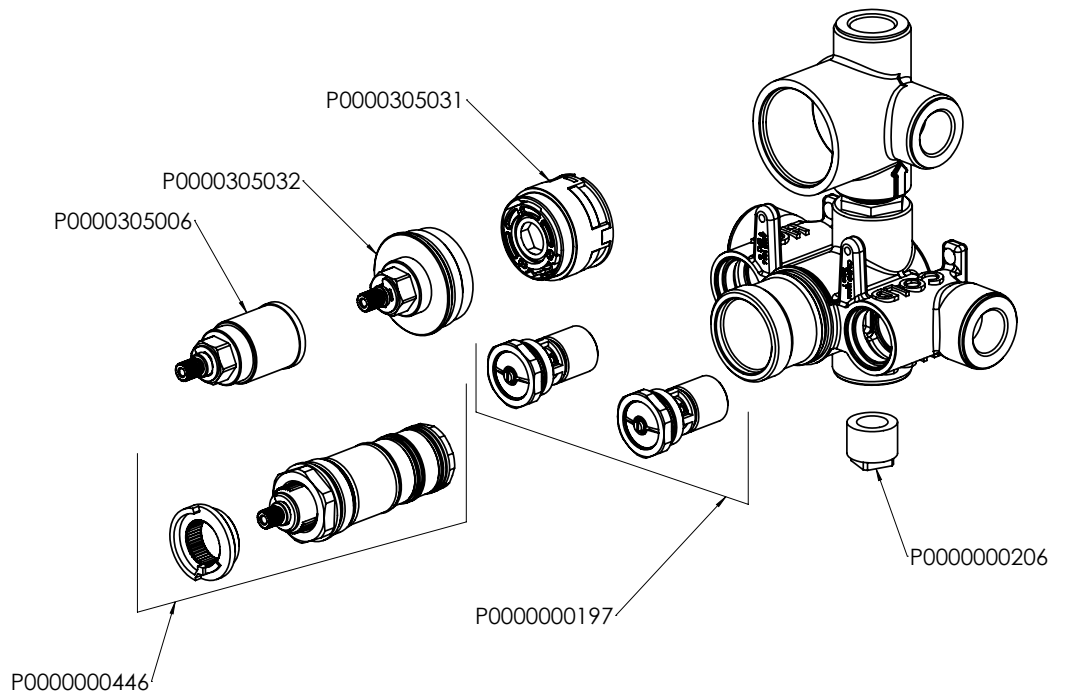

- Thermostatic Cartridge: P0000000446
- Diverter Cartridge: P0000305006