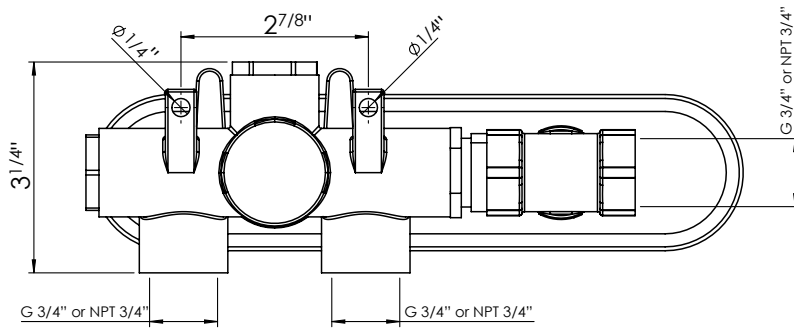

- Thermostatic Cartridge: P0000000446
- Diverter Cartridge: P0000305006