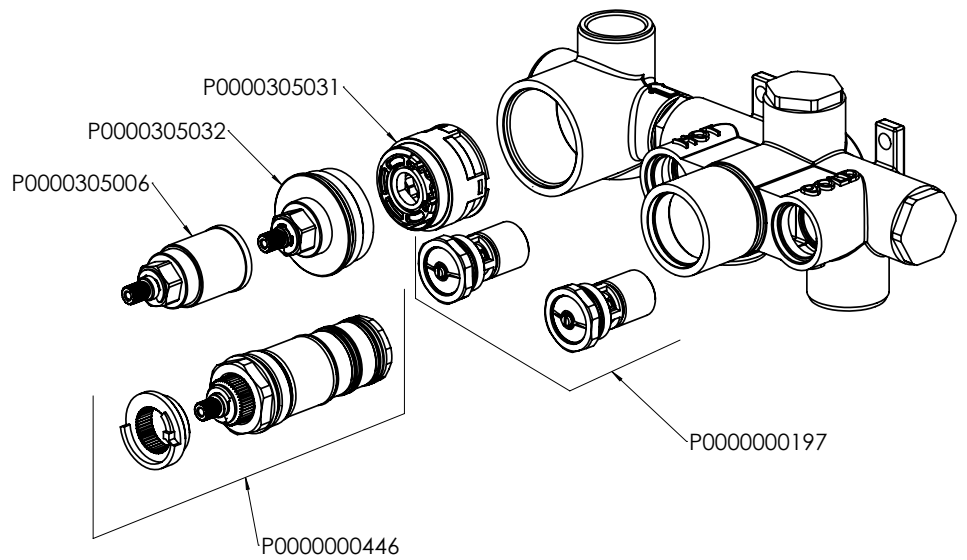

- Thermostatic Cartridge: P0000000446
- Diverter Cartridge: P0000305006