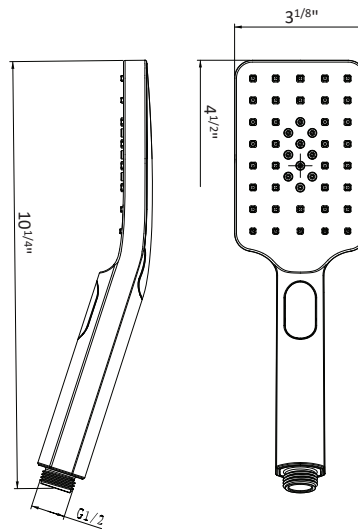

Horizontal Thermostatic Rough	CALVRH-1
Square Thermostatic trim	CALVTH-SQ
Square handshower	CAHS3-SQ
Square Sliding bar	CABAR-SQ
69" Neoprene hose	CAHOSE
Square wall outlet	CAVOUT-SQ

- Handshower flow rate: 12L/min @ 60psi
- Handshower in BN & BG are single function
- Valve flow rate: 45L/min @ 60psi
- 1/2" inlet
- Individual & Dual Functions

AVAILABLE FINISHES

- PC  CHROME
- MB  MATTE BLACK

FEATURES

- Square sliding bar for handshower
- Pair with wall outlet

AVAILABLE FINISHES

- PC  CHROME
- MB  MATTE BLACK
- BG  BRUSHED GOLD
- BN  BRUSHED NICKEL

FEATURES

- Square ABS handshow
- 3 Functions: Rain, Pulsating, Mist
- Push button control
- Flow rate: 12L/min
- cUPC approved

AVAILABLE FINISHES

PC  CHROME

MB  MATTE BLACK

1.5m neoprene hose

AVAILABLE FINISHES

- PC  CHROME
- MB  MATTE BLACK
- BG  BRUSHED GOLD
- BN  BRUSHED NICKEL

FEATURES

- Square wall outlet
- Material: SUS 304
- Wall adapter: 1/2 NPT, female thread
- Hose adapter: G1/2 male thread

AVAILABLE FINISHES