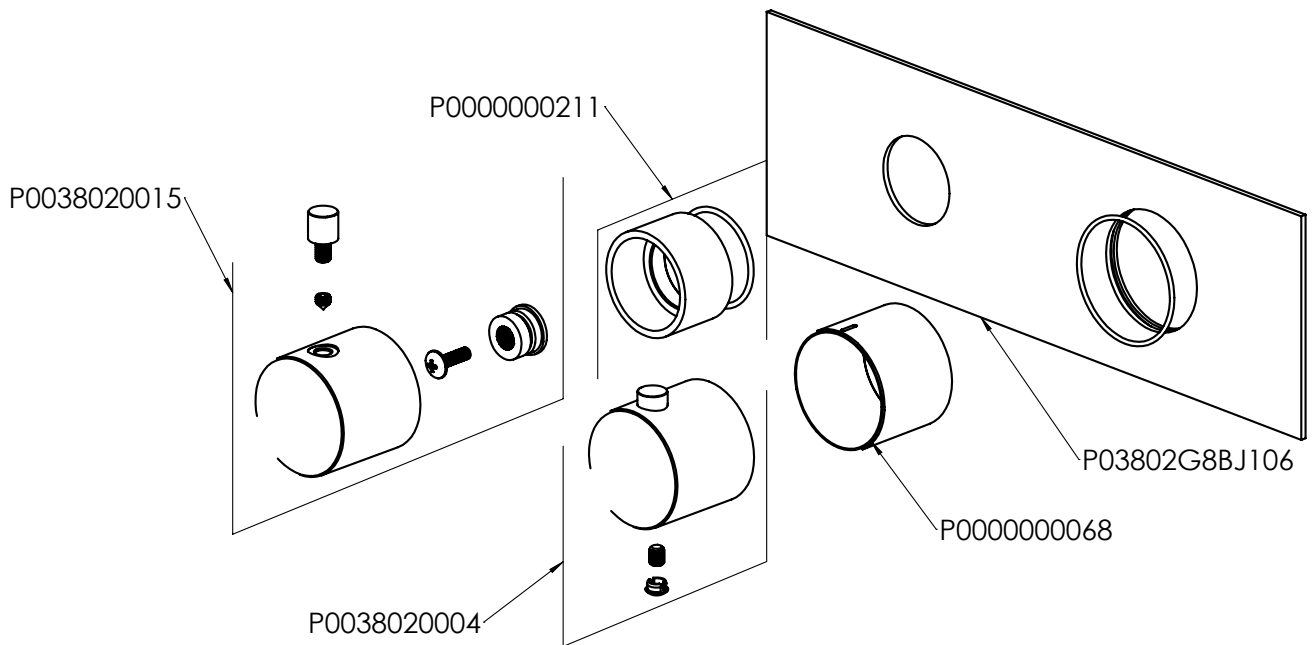

Horizontal Thermostatic Rough	CALVRH-1
Square Thermostatic trim	CALVTH-SQ
Square handshower	CAHS3-SQ
Square Sliding bar	CABAR-SQ
69" Neoprene hose	CAHOSE
Square wall outlet	CAVOUT-SQ

- Handshower flow rate: 12L/min @ 60psi
- Handshower in BN & BG are single function
- Valve flow rate: 45L/min @ 60psi
- 1/2" inlet
- Individual & Dual Functions

- PC  CHROME
- MB  MATTE BLACK
- BG  BRUSHED GOLD
- BN  BRUSHED NICKEL

FEATURES

- Square wall outlet
- Material: SUS 304
- Wall adapter: 1/2 NPT, female thread
- Hose adapter: G1/2 male thread

AVAILABLE FINISHES

- PC  CHROME
- MB  MATTE BLACK
- BG  BRUSHED GOLD
- BN  BRUSHED NICKEL

AVAILABLE FINISHES

- PC  CHROME
- MB  MATTE BLACK
- BG  BRUSHED GOLD
- BN  BRUSHED NICKEL

FEATURES

- 1/2" Thermostatic trim
- 2 way diverter and dual function
- Requires Rough-in Valve CALVRH-1