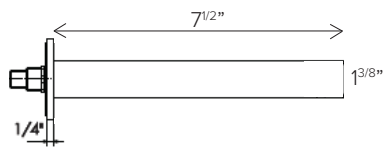

Horizontal Thermostatic Rough	CALVRH-1
Square Thermostatic trim	CALVTH-SQ
Square handshower	CAHS3-SQ
Square Sliding bar	CABAR-SQ
69" Neoprene hose	CAHOSE
Square wall outlet	CAVOUT-SQ

- Handshower flow rate: 12L/min @ 60psi
- Handshower in BN & BG are single function
- Valve flow rate: 45L/min @ 60psi
- 1/2" inlet
- Individual & Dual Functions

- PC  CHROME
- MB  MATTE BLACK
- BG  BRUSHED GOLD
- BN  BRUSHED NICKEL

FEATURES

- Square wall outlet
- Material: SUS 304
- Wall adapter: 1/2 NPT, female thread
- Hose adapter: G1/2 male thread

AVAILABLE FINISHES

- PC  CHROME
- MB  MATTE BLACK
- BG  BRUSHED GOLD
- BN  BRUSHED NICKEL

AVAILABLE FINISHES

- PC  CHROME
- MB  MATTE BLACK
- BG  BRUSHED GOLD
- BN  BRUSHED NICKEL

FEATURES

- 1/2" Thermostatic trim
- 2 way diverter and dual function
- Requires Rough-in Valve CALVRH-1