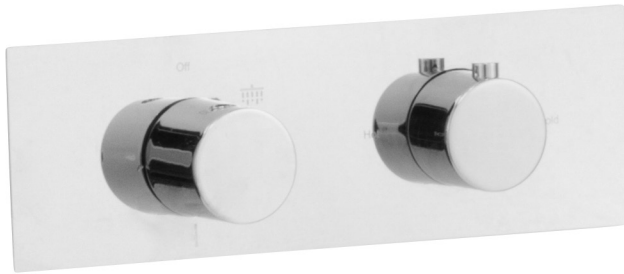

Horizontal Thermostatic Rough	CALVRH-1
Square Thermostatic trim	CALVTH-SQ
Square handshower	CAHS3-SQ
Square Sliding bar	CABAR-SQ
69" Neoprene hose	CAHOSE
Square wall outlet	CAVOUT-SQ

- Handshower flow rate: 12L/min @ 60psi
- Handshower in BN & BG are single function
- Valve flow rate: 45L/min @ 60psi
- 1/2" inlet
- Individual & Dual Functions

AVAILABLE FINISHES

- PC  CHROME
- MB  MATTE BLACK

FEATURES

- Square sliding bar for handshower
- Pair with wall outlet

AVAILABLE FINISHES

- PC  CHROME
- MB  MATTE BLACK
- BG  BRUSHED GOLD
- BN  BRUSHED NICKEL

- PC  CHROME
- MB  MATTE BLACK
- BG  BRUSHED GOLD
- BN  BRUSHED NICKEL

FEATURES

- Square wall outlet
- Material: SUS 304
- Wall adapter: 1/2 NPT, female thread
- Hose adapter: G1/2 male thread

AVAILABLE FINISHES

- PC  CHROME
- MB  MATTE BLACK
- BG  BRUSHED GOLD
- BN  BRUSHED NICKEL

AVAILABLE FINISHES

- PC  CHROME
- MB  MATTE BLACK
- BG  BRUSHED GOLD
- BN  BRUSHED NICKEL

FEATURES

- 1/2" Thermostatic trim
- 2 way diverter and dual function
- Requires Rough-in Valve CALVRH-1