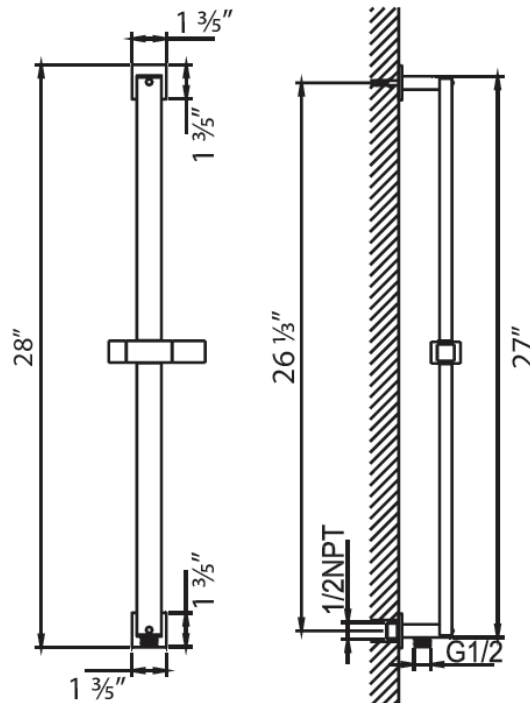

Horizontal Thermostatic Rough	CALVRH-1
Square Thermostatic trim	CALVTH-SQ
Square handshower	CAHS3-SQ
Square Sliding bar	CABAR-SQ
69" Neoprene hose	CAHOSE
Square wall outlet	CAVOUT-SQ

- Handshower flow rate: 12L/min @ 60psi
- Handshower in BN & BG are single function
- Valve flow rate: 45L/min @ 60psi
- 1/2" inlet
- Individual & Dual Functions

AVAILABLE FINISHES

- PC  CHROME
- MB  MATTE BLACK

FEATURES

- Square sliding bar for handshower
- Pair with wall outlet

AVAILABLE FINISHES

- PC  CHROME
- MB  MATTE BLACK
- BG  BRUSHED GOLD
- BN  BRUSHED NICKEL

FEATURES

- Square ABS handshow
- 3 Functions: Rain, Pulsating, Mist
- Push button control
- Flow rate: 12L/min
- cUPC approved

AVAILABLE FINISHES

PC  CHROME

MB  MATTE BLACK

1.5m neoprene hose

AVAILABLE FINISHES

- PC  CHROME
- MB  MATTE BLACK
- BG  BRUSHED GOLD
- BN  BRUSHED NICKEL

FEATURES

- Square wall outlet
- Material: SUS 304
- Wall adapter: 1/2 NPT, female thread
- Hose adapter: G1/2 male thread

AVAILABLE FINISHES