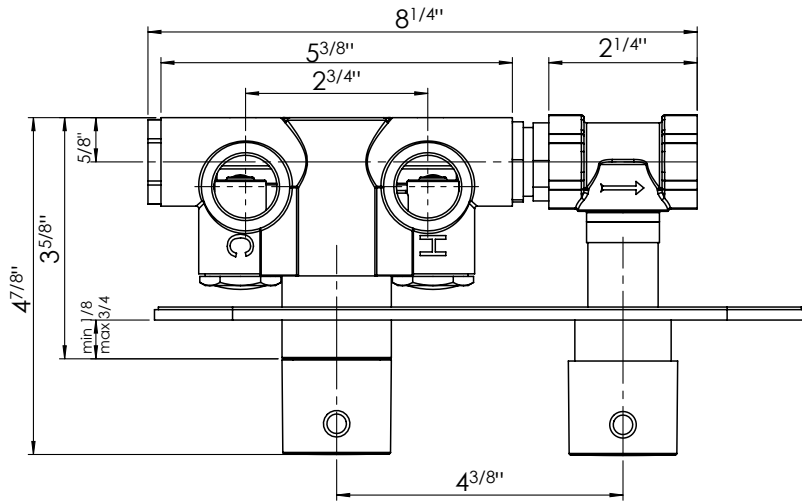

- Thermostatic Cartridge: P0000000446
- Diverter Cartridge: P0000305006