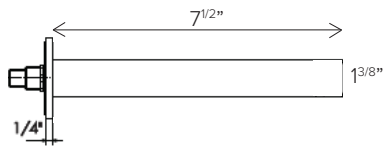

10" Showerhead	CASH10-RD
Round 8" ceiling arm	CASAC8-RD
Vertical Thermostatic Rough	CALVRV-1
Round Thermostatic trim	CALVTV-RD

- Showerhead flow rate: 8.5L/min @60psi
- Valve flow rate: 45L/min @ 60psi
- 1/2" inlet
- Individual & Dual Functions

AVAILABLE FINISHES

PC  CHROME

MB  MATTE BLACK

Round 10" showerhead
Anti-Calcium Nipples
Flow rate: 8.5L/min

AVAILABLE FINISHES

- PC  CHROME
- MB  MATTE BLACK
- BG  BRUSHED GOLD
- BN  BRUSHED NICKEL

FEATURES

- Material: 304 Stainless Steel
- Available in 4" and 8" lengths
- Spout thickness: 0.8mm
- Connector: 1/2NPT female adapter to wall

AVAILABLE FINISHES

- PC  CHROME
- MB  MATTE BLACK
- BG  BRUSHED GOLD
- BN  BRUSHED NICKEL