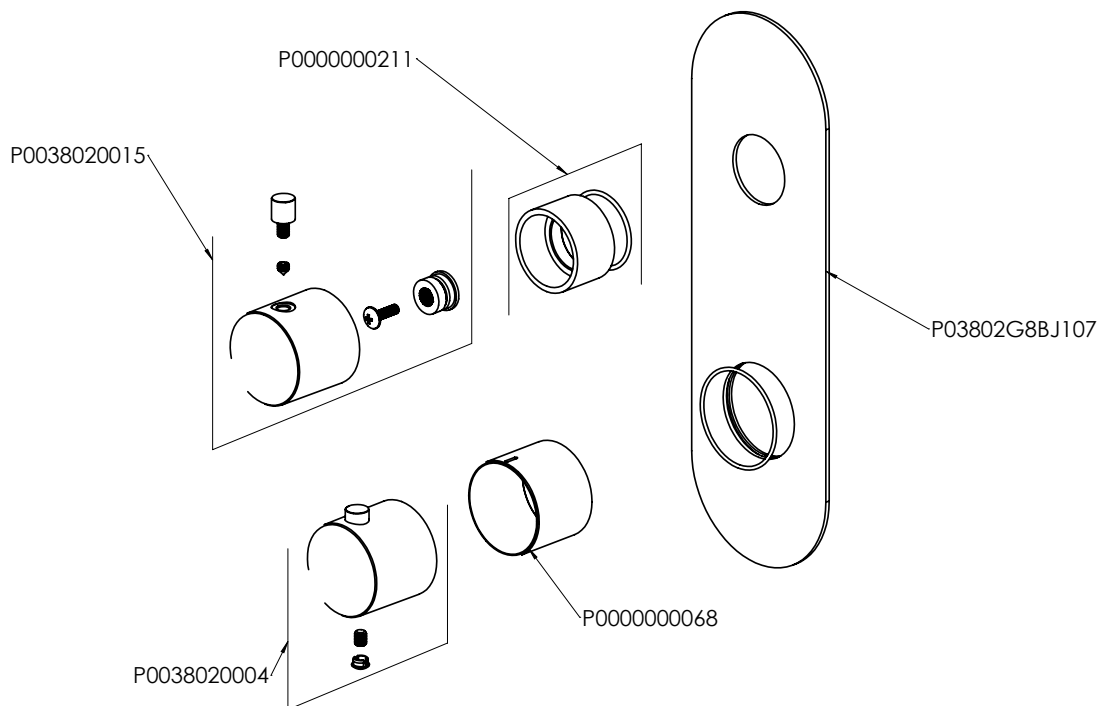

10" Showerhead	CASH10-RD
Round 8" ceiling arm	CASAC8-RD
Vertical Thermostatic Rough	CALVRV-1
Round Thermostatic trim	CALVTV-RD

- Showerhead flow rate: 8.5L/min @60psi
- Valve flow rate: 45L/min @ 60psi
- 1/2" inlet
- Individual & Dual Functions

AVAILABLE FINISHES

PC  CHROME

MB  MATTE BLACK

Round 10" showerhead
Anti-Calcium Nipples
Flow rate: 8.5L/min

AVAILABLE FINISHES

- PC  CHROME
- MB  MATTE BLACK
- BG  BRUSHED GOLD
- BN  BRUSHED NICKEL

FEATURES

- Material: 304 Stainless Steel
- Available in 4" and 8" lengths
- Spout thickness: 0.8mm
- Connector: 1/2NPT female adapter to wall

AVAILABLE FINISHES

- PC  CHROME
- MB  MATTE BLACK
- BG  BRUSHED GOLD
- BN  BRUSHED NICKEL

AVAILABLE FINISHES

- PC  CHROME
- MB  MATTE BLACK
- BG  BRUSHED GOLD
- BN  BRUSHED NICKEL

FEATURES

- 1/2" Thermostatic trim
- 2 way diverter and dual function
- Requires Rough-in Valve CALVRV-1

AVAILABLE FINISHES