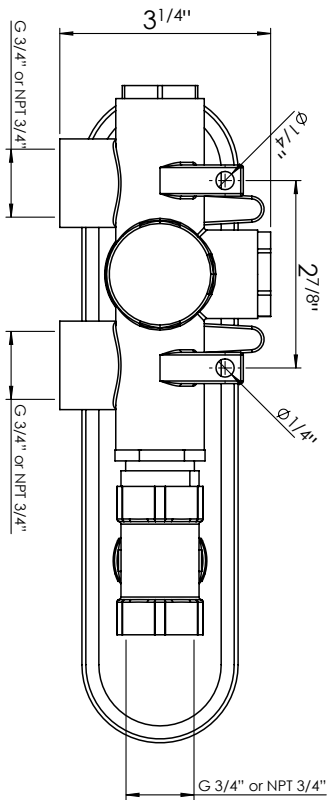

- Thermostatic Cartridge: P0000000446
- Diverter Cartridge: P0000305006