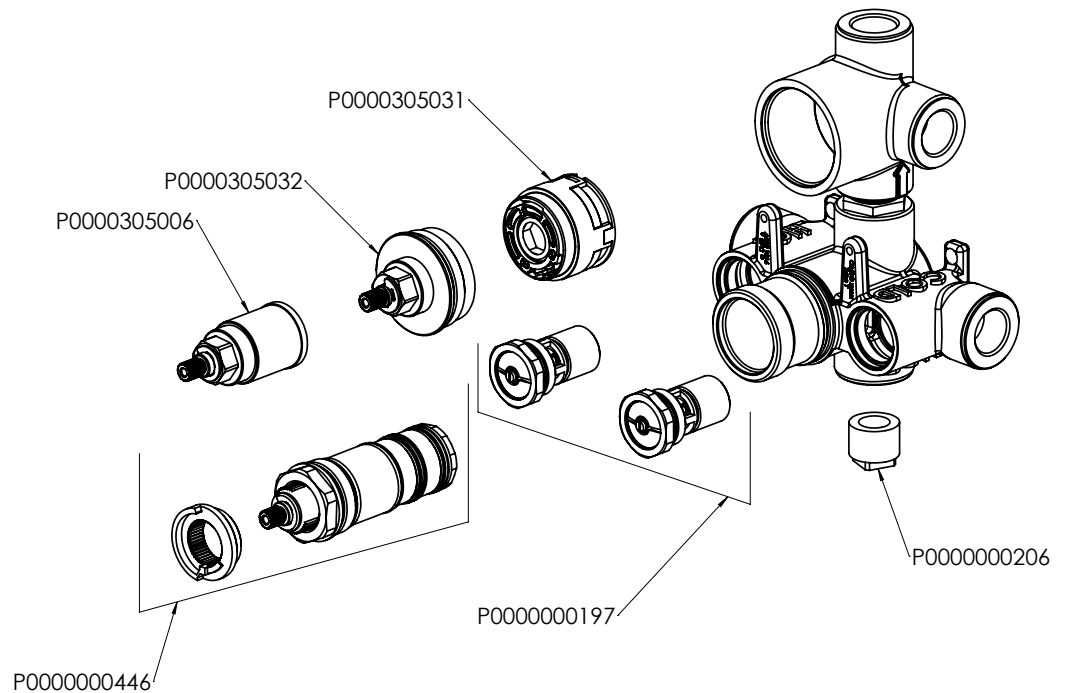

- Thermostatic Cartridge: P0000000446
- Diverter Cartridge: P0000305006