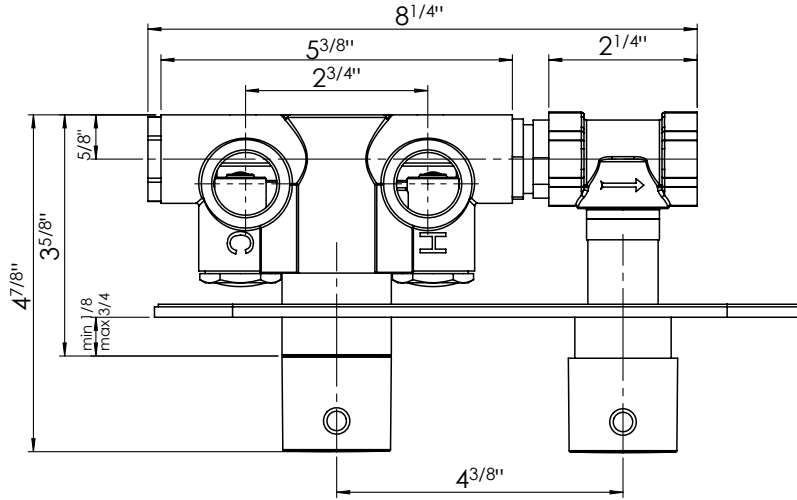

- Thermostatic Cartridge: P0000000446
- Diverter Cartridge: P0000305006