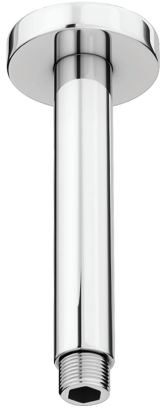

10" Showerhead	CASH10-RD
Round 8" ceiling arm	CASAC8-RD
Vertical Thermostatic Rough	CALVRV-1
Round Thermostatic trim	CALVTV-RD

- Showerhead flow rate: 8.5L/min @60psi
- Valve flow rate: 45L/min @ 60psi
- 1/2" inlet
- Individual & Dual Functions

AVAILABLE FINISHES

PC  CHROME

MB  MATTE BLACK

Round 10" showerhead
Anti-Calcium Nipples
Flow rate: 8.5L/min

AVAILABLE FINISHES

- PC  CHROME
- MB  MATTE BLACK
- BG  BRUSHED GOLD
- BN  BRUSHED NICKEL

FEATURES

- Material: 304 Stainless Steel
- Available in 4" and 8" lengths
- Spout thickness: 0.8mm
- Connector: 1/2NPT female adapter to wall

AVAILABLE FINISHES

- PC  CHROME
- MB  MATTE BLACK
- BG  BRUSHED GOLD
- BN  BRUSHED NICKEL

AVAILABLE FINISHES

- PC  CHROME
- MB  MATTE BLACK
- BG  BRUSHED GOLD
- BN  BRUSHED NICKEL

FEATURES

- 1/2" Thermostatic trim
- 2 way diverter and dual function
- Requires Rough-in Valve CALVRV-1

AVAILABLE FINISHES