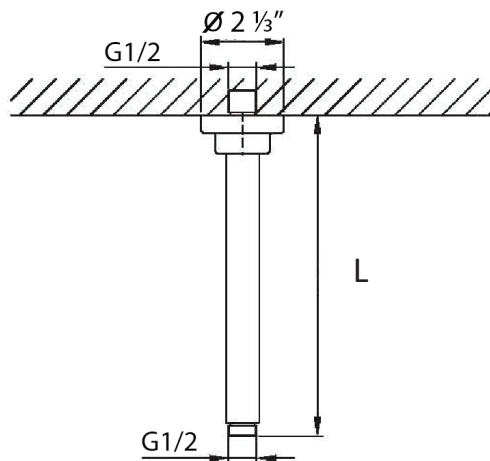

10" Showerhead	CASH10-RD
Round 8" ceiling arm	CASAC8-RD
Vertical Thermostatic Rough	CALVRV-1
Round Thermostatic trim	CALVTV-RD

- Showerhead flow rate: 8.5L/min @60psi
- Valve flow rate: 45L/min @ 60psi
- 1/2" inlet
- Individual & Dual Functions

AVAILABLE FINISHES

PC  CHROME

MB  MATTE BLACK

Round 10" showerhead
Anti-Calcium Nipples
Flow rate: 8.5L/min

AVAILABLE FINISHES

- PC  CHROME
- MB  MATTE BLACK
- BG  BRUSHED GOLD
- BN  BRUSHED NICKEL

FEATURES

- Material: 304 Stainless Steel
- Available in 4" and 8" lengths
- Spout thickness: 0.8mm
- Connector: 1/2NPT female adapter to wall

AVAILABLE FINISHES

- PC  CHROME
- MB  MATTE BLACK
- BG  BRUSHED GOLD
- BN  BRUSHED NICKEL